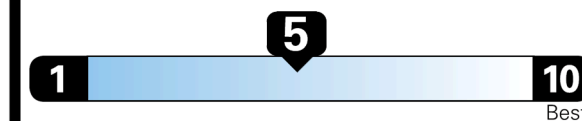

2020 SPORTAGE EX FWD

MODEL/OPT.CODE: 42242 / 010
EXTERIOR COLOR: PACIFIC BLUE
INTERIOR COLOR: BLACK
VEHICLE ID NUMBER: KNDPN3AC1L7738024
PORT OF ENTRY: BRUNSWICK

Sold To: FL137
Dyer Kia
23280 U.S. HIGHWAY 27
LAKE WALES FL 33859

Ship To: FL137

STANDARD FEATURES

STANDARD LX FWD FEATURES

MECHANICAL

2.4L Gas Direct Injection (GDI) 4-Cyl Engine
6-Speed Automatic Transmission
Drive Mode Select (DMS)

KIA DRIVEWISE DRIVER-ASSIST TECHNOLOGY

Forward Collision-Avoidance Assist - w/Pedestrian detect
Lane Keeping Assist (LKA)
Driver Attention Warning (DAW)
High Beam Assist (HBA)

SAFETY

Dual Front Advanced Airbags
Dual Front Seat-Mounted Side & Full-Length Curtain Air Bags
Traction Control System (TCS) & Anti-Lock Brakes (ABS)
Electronic Stability Control (ESC)
Downhill Brake/Hill-start Assist Control (DBC/HAC)
Tire Pressure Monitoring System (TPMS)

INTERIOR, COMFORT & CONVENIENCE

Android Auto & Apple CarPlay Smartphone Integration
8" Audio Touchscreen & Rear Camera
AM/FM/MP3, 160W, 6 Speaker Audio System
Bluetooth® Wireless Technology
Steering Wheel Controls (Bluetooth/Audio/Cruise)
Tilt & Telescopic Steering Column
60/40 Split-Folding and Reclining Rear Seats
Rear Center Armrest with Cupholders
Dual-Level Cargo Floor
Luggage Under Floor Tray

EXTERIOR

17" Alloy Wheels
Auto-On/Off Projector Headlights
LED Daytime Running Lights
Rear Privacy Glass
Rear Spoiler

WARRANTY

10 Year/100,000 Mile Limited Powertrain Warranty
5 Year/60,000 Mile Limited Basic Warranty
5 Year/60,000 Mile Roadside Assistance
*Ask dealer for details

MANUFACTURER'S SUGGESTED RETAIL PRICE ▶

$ 27,190.00

COMPARE EX FWD FEATURES

Added to/in place of standard LX FWD features