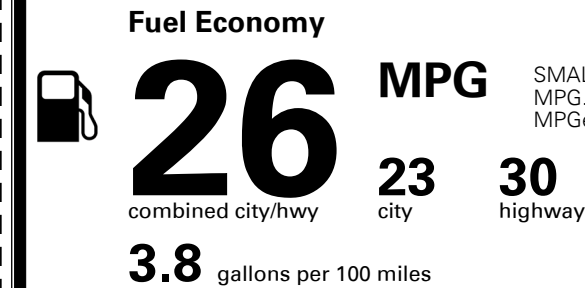

MSRP INCLUDING OPTIONS

\$ 27,490.00

INLAND FREIGHT AND HANDLING

\$ 1,045.00

TOTAL MANUFACTURER'S SUGGESTED RETAIL PRICE ▶

\$ 28,535.00

TOTAL ADDITIONAL WEIGHT: 8.6

#1 MASS MARKET BRAND IN
 J.D. POWER INITIAL QUALITY,
 5 YEARS IN A ROW.

GIVE IT EVERYTHING KIA

For J.D. Power 2019 award information, go to jdpower.com/awards for more details.

EPA DOT Fuel Economy and Environment

Gasoline Vehicle

SMALL SUVs range from 18 to 120 MPG. The best vehicle rates 136 MPGe.