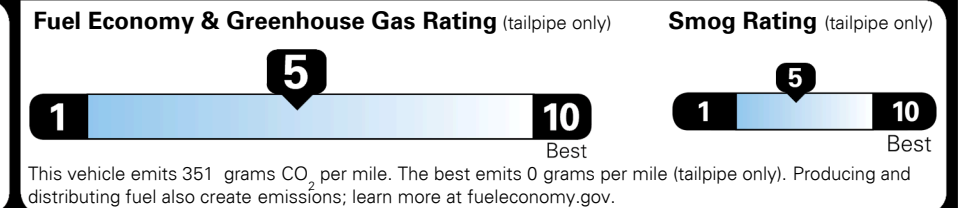

ADDITIONAL INSTALLED EQUIPMENT:
(In addition to or in place of standard features)

Snow White Pearl Paint
EX Technology Package

- Panoramic Sunroof
- 8" Touchscreen w/ Navigation
- Harman Kardon Premium Audio
- Leather Seat Trim & Heated Steering Wheel
- Power Passenger Seat, Ventilated Front Seats
- Smart Cruise Control w/ Stop & Go
- Wireless Charging Pad, Electronic Parking Brake
- Front & Rear Parking Assist Sensors
- UVO link (1 yr trial; see owners.kia.com for details)

Carpeted Floor Mats
Cargo Net
Mud Guards

MSRP INCLUDING OPTIONS

INLAND FREIGHT AND HANDLING

TOTAL MANUFACTURER'S SUGGESTED RETAIL PRICE ▶

$ 27,190.00

Included
Included
Included
Included
Included
Included
Included
Included
Included
Included

$395.00
$4,500.00

$135.00
$50.00
$115.00

$ 32,385.00

$ 1,045.00

$ 33,430.00

EPA DOT Fuel Economy and Environment

Gasoline Vehicle

Fuel Economy

26 MPG
combined city/hwy

23 MPG
city

30 MPG
highway

3.8 gallons per 100 miles

SMALL SUVs range from 18 to 120 MPG. The best vehicle rates 136 MPGe.

You spend $250 more in fuel costs over 5 years
compared to the average new vehicle.

Annual fuel cost $1,550

Actual results will vary for many reasons, including driving conditions and how you drive and maintain your vehicle. The average new vehicle gets 27 MPG and costs $7,500 to fuel over 5 years. Cost estimates are based on 15,000 miles per year at $ 2.70 per gallon. MPGe is miles per gasoline gallon equivalent. Vehicle emissions are a significant cause of climate change and smog.

fueleconomy.gov

Calculate personalized estimates and compare vehicles

GOVERNMENT 5-STAR SAFETY RATINGS

Overall Vehicle Score ★★★★★

Based on the combined rating of frontal, side and rollover. Should ONLY be compared to other vehicles of similar size and weight.

Frontal Crash Driver ★★★★★
Passenger ★★★★★

Based on the risk of injury in a frontal impact. Should ONLY be compared to other vehicles of similar size and weight.

Side Crash Front seat ★★★★★
Rear seat ★★★★★

Star ratings based on the risk of injury in a side impact.

Rollover ★★★★★

Star ratings based on the risk of rollover in a single-vehicle crash.

Star ratings range from 1 to 5 stars (★★★★★) with 5 being the highest.
Source: National Highway Traffic Safety Administration (NHTSA).
www.safercar.gov or 1-888-327-4236

Manufacturer's suggested retail price includes Manufacturer's recommended pre-delivery service. License and title fees, state and local taxes and other dealer installed options and accessories are not included in the manufacturer's suggested retail price.

PARTS CONTENT INFORMATION

FOR VEHICLES IN THIS CAR LINE U.S./CANADIAN PARTS CONTENT: 1 %

MAJOR SOURCES OF FOREIGN PARTS:
OTHER: 8%
KOREA: 91%

NOTE: PARTS CONTENT DOES NOT INCLUDE FINAL ASSEMBLY, DISTRIBUTION, OR OTHER NON-PARTS COSTS.

FOR THIS VEHICLE FINAL ASSEMBLY POINT: GWANGJU, KOREA

COUNTRY OF ORIGIN

ENGINE: KOREA
TRANSMISSION: KOREA

TOTAL ADDITIONAL WEIGHT: 8.6