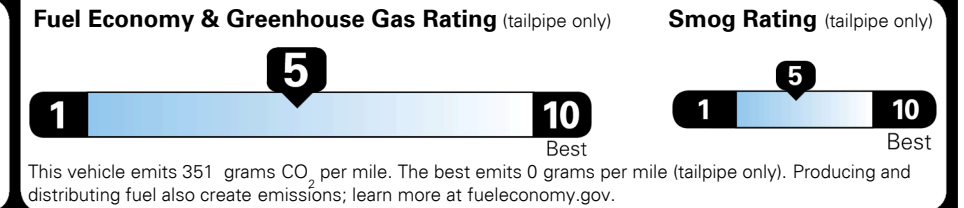

You spend $250 more in fuel costs over 5 years compared to the average new vehicle.

Annual fuel cost $1,550

Actual results will vary for many reasons, including driving conditions and how you drive and maintain your vehicle. The average new vehicle gets 27 MPG and costs $7,500 to fuel over 5 years. Cost estimates are based on 15,000 miles per year at $ 2.70 per gallon. MPGe is miles per gasoline gallon equivalent. Vehicle emissions are a significant cause of climate change and smog.

fueleconomy.gov

Calculate personalized estimates and compare vehicles

GOVERNMENT 5-STAR SAFETY RATINGS

Overall Vehicle Score ★★★★★

Based on the combined rating of frontal, side and rollover. Should ONLY be compared to other vehicles of similar size and weight.

Frontal Driver ★★★★★

Crash Passenger ★★★★★

Based on the risk of injury in a frontal impact. Should ONLY be compared to other vehicles of similar size and weight.

Side Front seat ★★★★★

Crash Rear seat ★★★★★

Star ratings based on the risk of injury in a side impact.

Rollover ★★★★★

Star ratings based on the risk of rollover in a single-vehicle crash.

Star ratings range from 1 to 5 stars (★★★★★) with 5 being the highest.

Source: National Highway Traffic Safety Administration (NHTSA).

www.safercar.gov or 1-888-327-4236

Manufacturer's suggested retail price includes Manufacturer's recommended pre-delivery service. License and title fees, state and local taxes and other dealer installed options and accessories are not included in the manufacturer's suggested retail price.

PARTS CONTENT INFORMATION

FOR VEHICLES IN THIS CAR LINE U.S./CANADIAN PARTS CONTENT: 1 %

MAJOR SOURCES OF FOREIGN PARTS:
OTHER: 8%
KOREA: 91%

NOTE: PARTS CONTENT DOES NOT INCLUDE FINAL ASSEMBLY, DISTRIBUTION, OR OTHER NON-PARTS COSTS.

FOR THIS VEHICLE FINAL ASSEMBLY POINT: GWANGJU, KOREA

COUNTRY OF ORIGIN

ENGINE: KOREA

TRANSMISSION: KOREA

TOTAL ADDITIONAL WEIGHT: 22.7