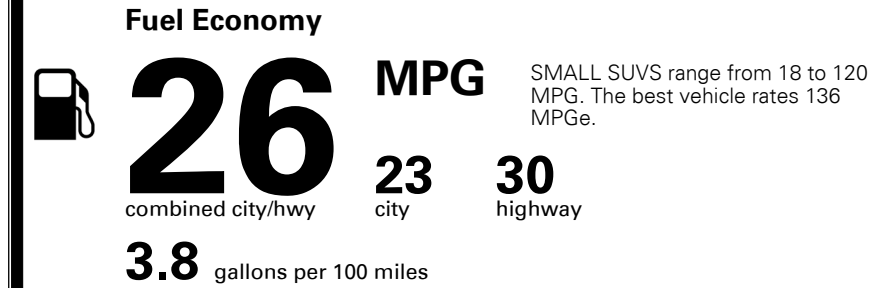

\$4,500.00

\$95.00
 \$135.00
 \$150.00

\$ 32,070.00

\$ 1,045.00

\$ 33,115.00

EPA DOT Fuel Economy and Environment

Gasoline Vehicle

You spend \$250 more in fuel costs over 5 years compared to the average new vehicle.