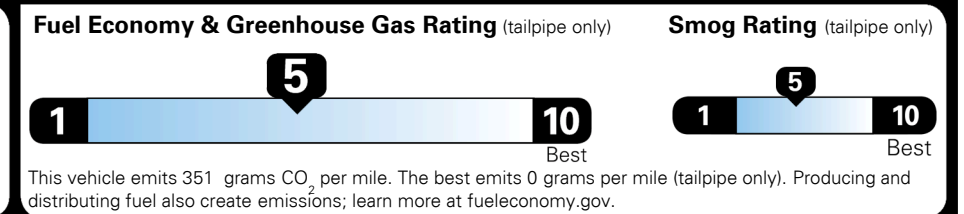

EPA DOT Fuel Economy and Environment

Gasoline Vehicle

Fuel Economy

26 MPG SMALL SUVs range from 18 to 120 MPG. The best vehicle rates 136 MPGe.
combined city/hwy

23 city

30 highway

3.8 gallons per 100 miles

You spend $250 more in fuel costs over 5 years compared to the average new vehicle.

Annual fuel cost $1,550