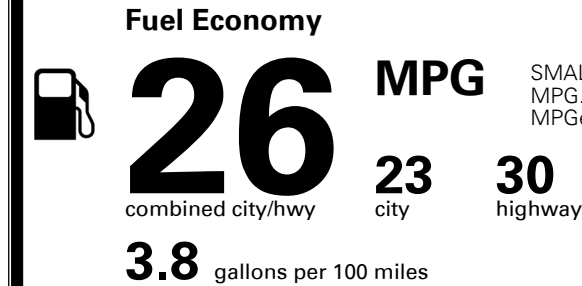

\$135.00
 \$80.00

MSRP INCLUDING OPTIONS

\$ 27,405.00

INLAND FREIGHT AND HANDLING

\$ 1,045.00

TOTAL MANUFACTURER'S SUGGESTED RETAIL PRICE ►

\$ 28,450.00

EPA DOT Fuel Economy and Environment

Gasoline Vehicle

SMALL SUVs range from 18 to 120 MPG. The best vehicle rates 136 MPGe.

You spend \$250 more in fuel costs over 5 years compared to the average new vehicle.

Annual fuel cost \$1,550

Fuel Economy & Greenhouse Gas Rating (tailpipe only)