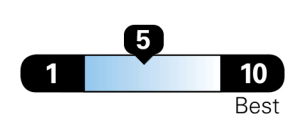

This vehicle emits 351 grams CO₂ per mile. The best emits 0 grams per mile (tailpipe only). Producing and distributing fuel also create emissions; learn more at fuel economy.gov.

Smog Rating (tailpipe only)

Actual results will vary for many reasons, including driving conditions and how you drive and maintain your vehicle. The average new vehicle gets 27 MPG and costs $7,500 to fuel over 5 years. Cost estimates are based on 15,000 miles per year at $ 2.70 per gallon. MPGe is miles per gasoline gallon equivalent. Vehicle emissions are a significant cause of climate change and smog.

fuel economy.gov

Calculate personalized estimates and compare vehicles