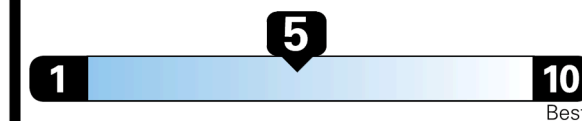

EPA DOT Fuel Economy and Environment

Gasoline Vehicle

Fuel Economy

26 MPG
combined city/hwy

23 MPG
city

30 MPG
highway

3.8 gallons per 100 miles

SMALL SUVs range from 18 to 120 MPG. The best vehicle rates 136 MPGe.

You spend
$250
more in fuel costs
over 5 years
compared to the
average new vehicle.

Annual fuel cost
$1,550

Fuel Economy & Greenhouse Gas Rating (tailpipe only)