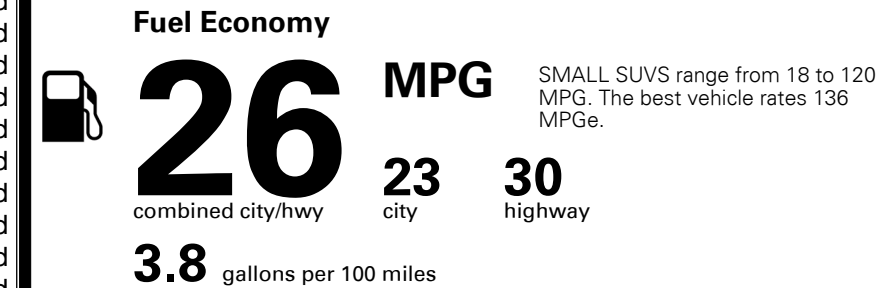

EXTERIOR

17" Alloy Wheels
Auto-On/Off Projector Headlights
LED Daytime Running Lights
Rear Privacy Glass
Rear Spoiler

WARRANTY

10 Year/100,000 Mile Limited Powertrain Warranty
5 Year/60,000 Mile Limited Basic Warranty
5 Year/60,000 Mile Roadside Assistance
*Ask dealer for details

MANUFACTURER'S SUGGESTED RETAIL PRICE ▶

$ 27,190.00

COMPARE EX FWD FEATURES

Added to/in place of standard LX FWD features

- 18" Alloy Wheels
- Blind-Spot Collision Warning (BCW)
- Rear Cross-Traffic Collision Warning (RCCW)
- Smart (Hands-free) Power Liftgate
- Smart Key & Push Button Start
- Sofino Premium Leatherette Seat Trim
- Power Adj. Driver's Seat w/ Power Lumbar
- Heated Front Seats and Outside Mirrors
- Dual-Zone Auto Climate Control
- Power Fold Outside Mirrors w/Turn Signals

Included
Included
Included
Included
Included
Included
Included
Included
Included
Included

ADDITIONAL INSTALLED EQUIPMENT:

(In addition to or in place of standard features)

- Carpeted Floor Mats
- Cargo Net
- Mud Guards

$135.00
$50.00
$115.00

MSRP INCLUDING OPTIONS

$ 27,490.00

INLAND FREIGHT AND HANDLING

$ 1,045.00

TOTAL MANUFACTURER'S SUGGESTED RETAIL PRICE ▶

$ 28,535.00

TOTAL ADDITIONAL WEIGHT: 8.6

#1 MASS MARKET BRAND IN
J.D. POWER INITIAL QUALITY,
5 YEARS IN A ROW.

GIVE IT EVERYTHING **KIA**

For J.D. Power 2019 award information, go to jdpower.com/awards for more details.

EPA DOT Fuel Economy and Environment

Gasoline Vehicle

You spend
$250
more in fuel costs
over 5 years
compared to the
average new vehicle.

Annual fuel cost
$1,550