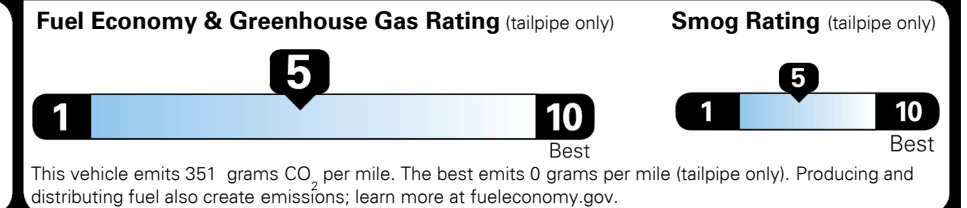

Actual results will vary for many reasons, including driving conditions and how you drive and maintain your vehicle. The average new vehicle gets 27 MPG and costs $7,500 to fuel over 5 years. Cost estimates are based on 15,000 miles per year at $ 2.70 per gallon. MPGe is miles per gasoline gallon equivalent. Vehicle emissions are a significant cause of climate change and smog.

fuel economy.gov

Calculate personalized estimates and compare vehicles

GOVERNMENT 5-STAR SAFETY RATINGS

Overall Vehicle Score ★ ★ ★ ★ ★

Based on the combined rating of frontal, side and rollover.
Should ONLY be compared to other vehicles of similar size and weight.

Frontal Driver ★ ★ ★ ★ ★

Crash Passenger ★ ★ ★ ★ ★

Based on the risk of injury in a frontal impact.
Should ONLY be compared to other vehicles of similar size and weight.

Side Front seat ★ ★ ★ ★ ★

Crash Rear seat ★ ★ ★ ★ ★

Star ratings based on the risk of injury in a side impact.

Rollover ★ ★ ★ ★ ★

Star ratings based on the risk of rollover in a single-vehicle crash.

Star ratings range from 1 to 5 stars (★★★★★) with 5 being the highest.

Source: National Highway Traffic Safety Administration (NHTSA).

www.safercar.gov or 1-888-327-4236

Manufacturer's suggested retail price includes Manufacturer's recommended pre-delivery service. License and title fees, state and local taxes and other dealer installed options and accessories are not included in the manufacturer's suggested retail price.

PARTS CONTENT INFORMATION

FOR VEHICLES IN THIS CAR
LINE U.S./CANADIAN
PARTS CONTENT: 1 %

MAJOR SOURCES OF
FOREIGN PARTS:
OTHER: 8%
KOREA: 91%

NOTE: PARTS CONTENT DOES
NOT INCLUDE FINAL ASSEMBLY,
DISTRIBUTION, OR OTHER
NON-PARTS COSTS.

FOR THIS VEHICLE
FINAL ASSEMBLY POINT:
GWANGJU, KOREA

COUNTRY OF ORIGIN

ENGINE: KOREA

TRANSMISSION: KOREA