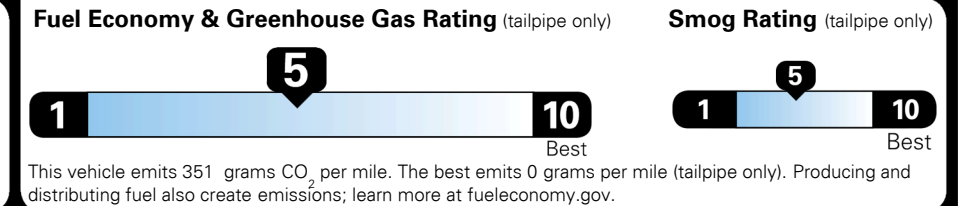

\$395.00
 \$95.00
 \$135.00

MSRP INCLUDING OPTIONS

\$ 27,815.00

INLAND FREIGHT AND HANDLING

\$ 1,045.00

TOTAL MANUFACTURER'S SUGGESTED RETAIL PRICE ▶

\$ 28,860.00

TOTAL ADDITIONAL WEIGHT: 14.5

EPA DOT Fuel Economy and Environment

Gasoline Vehicle

You spend \$250 more in fuel costs over 5 years compared to the average new vehicle.

Annual fuel cost \$1,550

Actual results will vary for many reasons, including driving conditions and how you drive and maintain your vehicle. The average new vehicle gets 27 MPG and costs \$7,500 to fuel over 5 years. Cost estimates are based on 15,000 miles per year at \$ 2.70 per gallon. MPGe is miles per gasoline gallon equivalent. Vehicle emissions are a significant cause of climate change and smog.