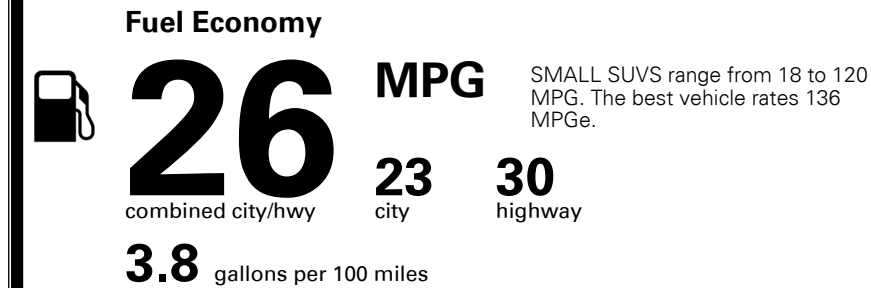

EXTERIOR

17" Alloy Wheels
Auto-On/Off Projector Headlights
LED Daytime Running Lights
Rear Privacy Glass
Rear Spoiler

WARRANTY

10 Year/100,000 Mile Limited Powertrain Warranty
5 Year/60,000 Mile Limited Basic Warranty
5 Year/60,000 Mile Roadside Assistance
*Ask dealer for details

MANUFACTURER'S SUGGESTED RETAIL PRICE ▶

$ 27,190.00

COMPARE EX FWD FEATURES

Added to/in place of standard LX FWD features

- 18" Alloy Wheels
- Blind-Spot Collision Warning (BCW)
- Rear Cross-Traffic Collision Warning (RCCW)
- Smart (Hands-free) Power Liftgate
- Smart Key & Push Button Start
- Sofino Premium Leatherette Seat Trim
- Power Adj. Driver's Seat w/ Power Lumbar
- Heated Front Seats and Outside Mirrors
- Dual-Zone Auto Climate Control
- Power Fold Outside Mirrors w/Turn Signals

Included
Included
Included
Included
Included
Included
Included
Included
Included
Included

ADDITIONAL INSTALLED EQUIPMENT:

(In addition to or in place of standard features)

- Black Cherry Paint
- Cargo Mat
- Carpeted Floor Mats

$395.00
$95.00
$135.00

MSRP INCLUDING OPTIONS

$ 27,815.00

INLAND FREIGHT AND HANDLING

$ 1,045.00

TOTAL MANUFACTURER'S SUGGESTED RETAIL PRICE ▶

$ 28,860.00

TOTAL ADDITIONAL WEIGHT: 14.5

EPA DOT Fuel Economy and Environment

Gasoline Vehicle

You spend $250 more in fuel costs over 5 years compared to the average new vehicle.

Annual fuel cost $1,550