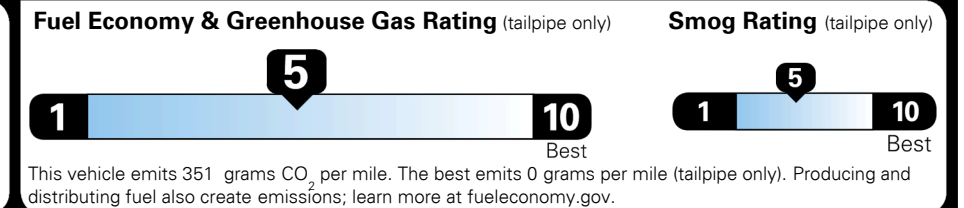

ADDITIONAL INSTALLED EQUIPMENT:
(In addition to or in place of standard features)

- Hyper Red Paint
- EX Technology Package
- Panoramic Sunroof
- 8" Touchscreen w/ Navigation
- Harman Kardon Premium Audio
- Leather Seat Trim & Heated Steering Wheel
- Power Passenger Seat, Ventilated Front Seats
- Smart Cruise Control w/ Stop & Go
- Wireless Charging Pad, Electronic Parking Brake
- Front & Rear Parking Assist Sensors
- UVO link (1 yr trial; see owners.kia.com for details)
- Cargo Mat
- Carpeted Floor Mats
- Mud Guards

MSRP INCLUDING OPTIONS

INLAND FREIGHT AND HANDLING

TOTAL MANUFACTURER'S SUGGESTED RETAIL PRICE ▶

$ 27,190.00

Included
Included
Included
Included
Included
Included
Included
Included
Included
Included

$295.00
$4,500.00

$95.00
$135.00
$115.00

$ 32,330.00

$ 1,045.00

$ 33,375.00

EPA DOT Fuel Economy and Environment

Gasoline Vehicle

Fuel Economy

26 MPG
combined city/hwy

23 MPG
city

30 MPG
highway

SMALL SUVs range from 18 to 120 MPG. The best vehicle rates 136 MPGe.

3.8 gallons per 100 miles

You spend $250 more in fuel costs over 5 years
compared to the average new vehicle.

Annual fuel cost $1,550

Actual results will vary for many reasons, including driving conditions and how you drive and maintain your vehicle. The average new vehicle gets 27 MPG and costs $7,500 to fuel over 5 years. Cost estimates are based on 15,000 miles per year at $ 2.70 per gallon. MPGe is miles per gasoline gallon equivalent. Vehicle emissions are a significant cause of climate change and smog.

fueleconomy.gov

Calculate personalized estimates and compare vehicles

GOVERNMENT 5-STAR SAFETY RATINGS

Overall Vehicle Score ★★★★★

Based on the combined rating of frontal, side and rollover. Should ONLY be compared to other vehicles of similar size and weight.

Frontal Driver ★★★★★

Crash Passenger ★★★★★

Based on the risk of injury in a frontal impact. Should ONLY be compared to other vehicles of similar size and weight.

Side Front seat ★★★★★

Crash Rear seat ★★★★★

Star ratings based on the risk of injury in a side impact.

Rollover ★★★★★

Star ratings based on the risk of rollover in a single-vehicle crash.

Star ratings range from 1 to 5 stars (★★★★★) with 5 being the highest.

Source: National Highway Traffic Safety Administration (NHTSA).

www.safercar.gov or 1-888-327-4236

Manufacturer's suggested retail price includes Manufacturer's recommended pre-delivery service. License and title fees, state and local taxes and other dealer installed options and accessories are not included in the manufacturer's suggested retail price.

PARTS CONTENT INFORMATION

FOR VEHICLES IN THIS CAR LINE U.S./CANADIAN PARTS CONTENT: 1 %

MAJOR SOURCES OF FOREIGN PARTS:
OTHER: 8%
KOREA: 91%

NOTE: PARTS CONTENT DOES NOT INCLUDE FINAL ASSEMBLY, DISTRIBUTION, OR OTHER NON-PARTS COSTS.

FOR THIS VEHICLE FINAL ASSEMBLY POINT: GWANGJU, KOREA

COUNTRY OF ORIGIN

ENGINE: KOREA

TRANSMISSION: KOREA

TOTAL ADDITIONAL WEIGHT: 16.1