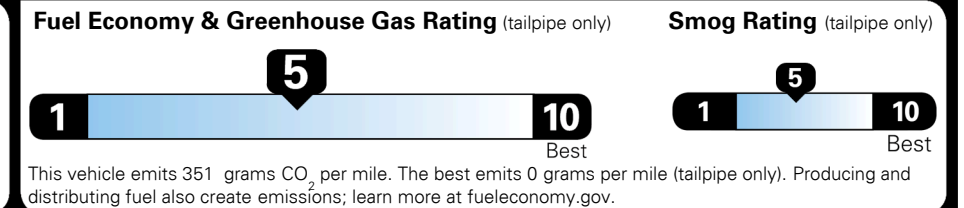

ADDITIONAL INSTALLED EQUIPMENT:

(In addition to or in place of standard features)

- Black Cherry Paint
- EX Technology Package
- Panoramic Sunroof
- 8" Touchscreen w/ Navigation
- Harman Kardon Premium Audio
- Leather Seat Trim & Heated Steering Wheel
- Power Passenger Seat, Ventilated Front Seats
- Smart Cruise Control w/ Stop & Go
- Wireless Charging Pad, Electronic Parking Brake
- Front & Rear Parking Assist Sensors
- UVO link (1 yr trial; see owners.kia.com for details)
- Cargo Mat
- Carpeted Floor Mats
- Cargo Cover

MSRP INCLUDING OPTIONS

INLAND FREIGHT AND HANDLING

TOTAL MANUFACTURER'S SUGGESTED RETAIL PRICE ▶

$ 27,190.00

Included
Included
Included
Included
Included
Included
Included
Included
Included
Included

$395.00
$4,500.00

$95.00
$135.00
$150.00

$ 32,465.00

$ 1,045.00

$ 33,510.00

EPA DOT Fuel Economy and Environment

Gasoline Vehicle

Fuel Economy

26 MPG
combined city/hwy

23 MPG
city

30 MPG
highway

3.8 gallons per 100 miles

SMALL SUVs range from 18 to 120 MPG. The best vehicle rates 136 MPGe.

You spend $250 more in fuel costs over 5 years
compared to the average new vehicle.

Annual fuel cost $1,550

Actual results will vary for many reasons, including driving conditions and how you drive and maintain your vehicle. The average new vehicle gets 27 MPG and costs $7,500 to fuel over 5 years. Cost estimates are based on 15,000 miles per year at $ 2.70 per gallon. MPGe is miles per gasoline gallon equivalent. Vehicle emissions are a significant cause of climate change and smog.

fueleconomy.gov

Calculate personalized estimates and compare vehicles

GOVERNMENT 5-STAR SAFETY RATINGS

Overall Vehicle Score ★★★★★

Based on the combined rating of frontal, side and rollover. Should ONLY be compared to other vehicles of similar size and weight.

Frontal Driver ★★★★★

Crash Passenger ★★★★★

Based on the risk of injury in a frontal impact. Should ONLY be compared to other vehicles of similar size and weight.

Side Front seat ★★★★★

Crash Rear seat ★★★★★

Star ratings based on the risk of injury in a side impact.

Rollover ★★★★★

Star ratings based on the risk of rollover in a single-vehicle crash.

Star ratings range from 1 to 5 stars (★★★★★) with 5 being the highest.

Source: National Highway Traffic Safety Administration (NHTSA).

www.safercar.gov or 1-888-327-4236

Manufacturer's suggested retail price includes Manufacturer's recommended pre-delivery service. License and title fees, state and local taxes and other dealer installed options and accessories are not included in the manufacturer's suggested retail price.

PARTS CONTENT INFORMATION

FOR VEHICLES IN THIS CAR LINE U.S./CANADIAN PARTS CONTENT: 1 %

MAJOR SOURCES OF FOREIGN PARTS:
OTHER: 8%
KOREA: 91%

NOTE: PARTS CONTENT DOES NOT INCLUDE FINAL ASSEMBLY, DISTRIBUTION, OR OTHER NON-PARTS COSTS.

FOR THIS VEHICLE FINAL ASSEMBLY POINT: GWANGJU, KOREA

COUNTRY OF ORIGIN

ENGINE: KOREA

TRANSMISSION: KOREA

TOTAL ADDITIONAL WEIGHT: 22.7