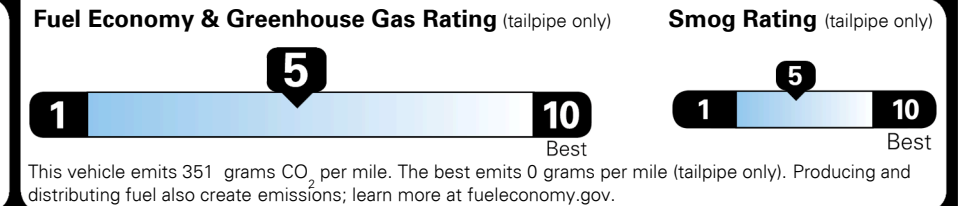

\$295.00
 \$4,500.00

\$95.00
 \$135.00
 \$150.00

MSRP INCLUDING OPTIONS

\$ 32,365.00

INLAND FREIGHT AND HANDLING

\$ 1,045.00

TOTAL MANUFACTURER'S SUGGESTED RETAIL PRICE ▶

\$ 33,410.00

EPA DOT Fuel Economy and Environment

Gasoline Vehicle

You spend \$250 more in fuel costs over 5 years compared to the average new vehicle.

Annual fuel cost \$1,550

Actual results will vary for many reasons, including driving conditions and how you drive and maintain your vehicle. The average new vehicle gets 27 MPG and costs \$7,500 to fuel over 5 years. Cost estimates are based on 15,000 miles per year at \$ 2.70 per gallon. MPGe is miles per gasoline gallon equivalent. Vehicle emissions are a significant cause of climate change and smog.