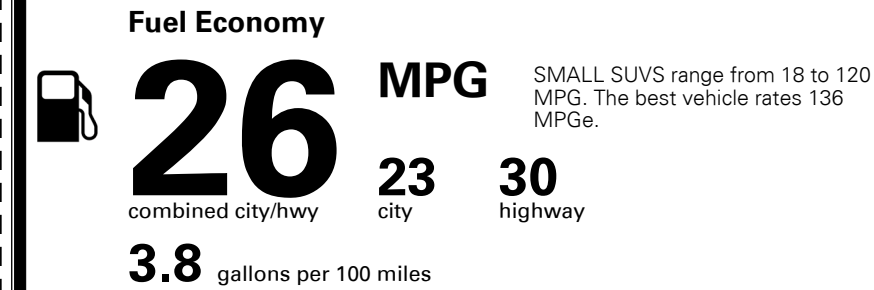

MANUFACTURER'S SUGGESTED RETAIL PRICE ▶

$ 27,190.00

COMPARE EX FWD FEATURES

Added to/in place of standard LX FWD features

- 18" Alloy Wheels
- Blind-Spot Collision Warning (BCW)
- Rear Cross-Traffic Collision Warning (RCCW)
- Smart (Hands-free) Power Liftgate
- Smart Key & Push Button Start
- Sofino Premium Leatherette Seat Trim
- Power Adj. Driver's Seat w/ Power Lumbar
- Heated Front Seats and Outside Mirrors
- Dual-Zone Auto Climate Control
- Power Fold Outside Mirrors w/Turn Signals

Included
Included
Included
Included
Included
Included
Included
Included
Included
Included

ADDITIONAL INSTALLED EQUIPMENT:

(In addition to or in place of standard features)

Hyper Red Paint
EX Technology Package
- Panoramic Sunroof
- 8" Touchscreen w/ Navigation
- Harman Kardon Premium Audio
- Leather Seat Trim & Heated Steering Wheel
- Power Passenger Seat, Ventilated Front Seats
- Smart Cruise Control w/ Stop & Go
- Wireless Charging Pad, Electronic Parking Brake
- Front & Rear Parking Assist Sensors
- UVO link (1 yr trial; see owners.kia.com for details)
Cargo Mat
Carpeted Floor Mats
Cargo Cover

$295.00
$4,500.00

$95.00
$135.00
$150.00

MSRP INCLUDING OPTIONS

$ 32,365.00

INLAND FREIGHT AND HANDLING

$ 1,045.00

TOTAL MANUFACTURER'S SUGGESTED RETAIL PRICE ▶

$ 33,410.00

EPA DOT Fuel Economy and Environment

Gasoline Vehicle

You spend $250 more in fuel costs over 5 years compared to the average new vehicle.

Annual fuel cost $1,550