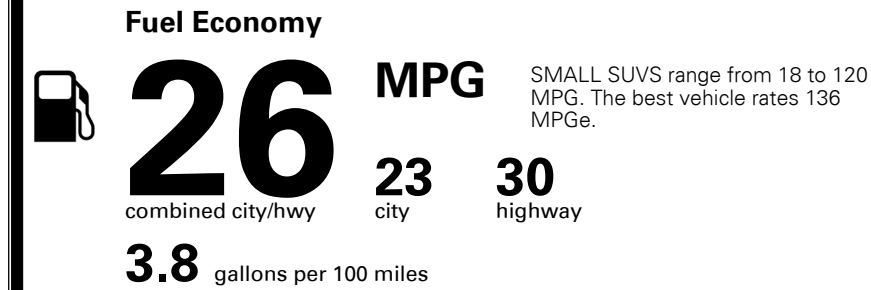

\$295.00
 \$4,500.00

\$95.00
 \$135.00
 \$150.00

\$ 32,365.00

\$ 1,045.00

\$ 33,410.00

EPA DOT Fuel Economy and Environment

Gasoline Vehicle

You spend \$250 more in fuel costs over 5 years
 compared to the average new vehicle.