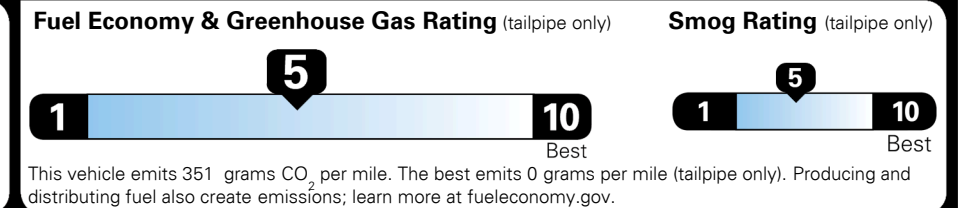

You spend $250 more in fuel costs over 5 years
compared to the average new vehicle.

Annual fuel cost $1,550

Actual results will vary for many reasons, including driving conditions and how you drive and maintain your vehicle. The average new vehicle gets 27 MPG and costs $7,500 to fuel over 5 years. Cost estimates are based on 15,000 miles per year at $ 2.70 per gallon. MPGe is miles per gasoline gallon equivalent. Vehicle emissions are a significant cause of climate change and smog.

fueleconomy.gov

Calculate personalized estimates and compare vehicles

GOVERNMENT 5-STAR SAFETY RATINGS

Overall Vehicle Score ★★★★★

Based on the combined rating of frontal, side and rollover. Should ONLY be compared to other vehicles of similar size and weight.

Frontal Driver ★★★★★

Crash Passenger ★★★★★

Based on the risk of injury in a frontal impact. Should ONLY be compared to other vehicles of similar size and weight.

Side Front seat ★★★★★

Crash Rear seat ★★★★★

Star ratings based on the risk of injury in a side impact.

Rollover ★★★★★

Star ratings based on the risk of rollover in a single-vehicle crash.

Star ratings range from 1 to 5 stars (★★★★★) with 5 being the highest.

Source: National Highway Traffic Safety Administration (NHTSA).

www.safercar.gov or 1-888-327-4236

Manufacturer's suggested retail price includes Manufacturer's recommended pre-delivery service. License and title fees, state and local taxes and other dealer installed options and accessories are not included in the manufacturer's suggested retail price.

PARTS CONTENT INFORMATION

FOR VEHICLES IN THIS CAR LINE U.S./CANADIAN PARTS CONTENT: 1 %

MAJOR SOURCES OF FOREIGN PARTS:
OTHER: 8%
KOREA: 91%

NOTE: PARTS CONTENT DOES NOT INCLUDE FINAL ASSEMBLY, DISTRIBUTION, OR OTHER NON-PARTS COSTS.

FOR THIS VEHICLE FINAL ASSEMBLY POINT: GWANGJU, KOREA

COUNTRY OF ORIGIN

ENGINE: KOREA

TRANSMISSION: KOREA

TOTAL ADDITIONAL WEIGHT: 22.7