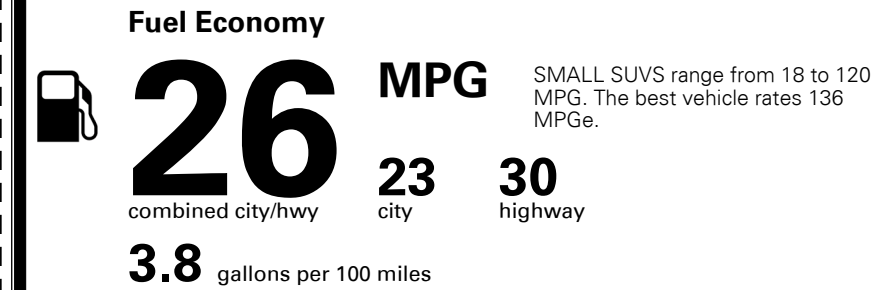

\$4,500.00

\$135.00
 \$60.00

\$ 31,885.00

\$ 1,045.00

\$ 32,930.00

EPA DOT Fuel Economy and Environment

Gasoline Vehicle

You spend \$250 more in fuel costs over 5 years
 compared to the average new vehicle.