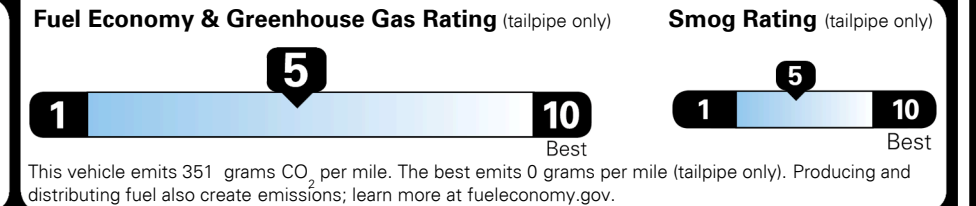

You spend $250 more in fuel costs over 5 years
compared to the average new vehicle.

Annual fuel cost $1,550

Actual results will vary for many reasons, including driving conditions and how you drive and maintain your vehicle. The average new vehicle gets 27 MPG and costs $7,500 to fuel over 5 years. Cost estimates are based on 15,000 miles per year at $ 2.70 per gallon. MPGe is miles per gasoline gallon equivalent. Vehicle emissions are a significant cause of climate change and smog.

fueleconomy.gov

Calculate personalized estimates and compare vehicles

GOVERNMENT 5-STAR SAFETY RATINGS

Overall Vehicle Score ★ ★ ★ ★ ★

Based on the combined rating of frontal, side and rollover. Should ONLY be compared to other vehicles of similar size and weight.

Frontal Driver ★ ★ ★ ★ ★

Crash Passenger ★ ★ ★ ★ ★

Based on the risk of injury in a frontal impact. Should ONLY be compared to other vehicles of similar size and weight.

Side Front seat ★ ★ ★ ★ ★

Crash Rear seat ★ ★ ★ ★ ★

Star ratings based on the risk of injury in a side impact.

Rollover ★ ★ ★ ★ ★

Star ratings based on the risk of rollover in a single-vehicle crash.

Star ratings range from 1 to 5 stars (★★★★★) with 5 being the highest.

Source: National Highway Traffic Safety Administration (NHTSA).

www.safercar.gov or 1-888-327-4236

Manufacturer's suggested retail price includes Manufacturer's recommended pre-delivery service. License and title fees, state and local taxes and other dealer installed options and accessories are not included in the manufacturer's suggested retail price.

PARTS CONTENT INFORMATION

FOR VEHICLES IN THIS CAR LINE U.S./CANADIAN PARTS CONTENT: 1 %

MAJOR SOURCES OF FOREIGN PARTS:
OTHER: 8%
KOREA: 91%

NOTE: PARTS CONTENT DOES NOT INCLUDE FINAL ASSEMBLY, DISTRIBUTION, OR OTHER NON-PARTS COSTS.

FOR THIS VEHICLE FINAL ASSEMBLY POINT: GWANGJU, KOREA

COUNTRY OF ORIGIN

ENGINE: KOREA

TRANSMISSION: KOREA

TOTAL ADDITIONAL WEIGHT: 7.2