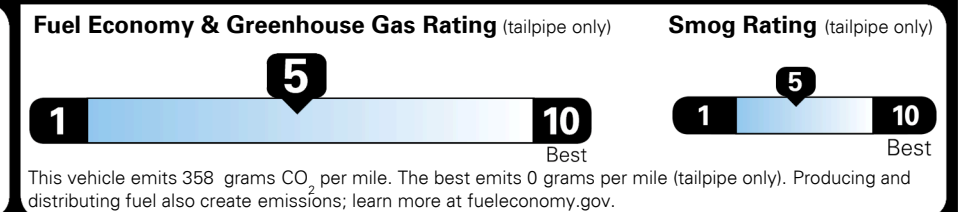

INLAND FREIGHT AND HANDLING \$ 995.00

TOTAL MANUFACTURER'S SUGGESTED RETAIL PRICE ▶ \$ 28,125.00

TOTAL ADDITIONAL WEIGHT: 6.4

EPA DOT Fuel Economy and Environment

Gasoline Vehicle

Fuel Economy
25 MPG
 combined city/hwy
4.0 gallons per 100 miles

SMALL SUVs range from 18 to 37 MPG. The best vehicle rates 136 MPGe.

22 city
29 highway

You spend \$750 more in fuel costs over 5 years
 compared to the average new vehicle.

Annual fuel cost \$1,550

Actual results will vary for many reasons, including driving conditions and how you drive and maintain your vehicle. The average new vehicle gets 27 MPG and costs \$7,000 to fuel over 5 years. Cost estimates are based on 15,000 miles per year at \$ 2.55 per gallon. MPGe is miles per gasoline gallon equivalent. Vehicle emissions are a significant cause of climate change and smog.