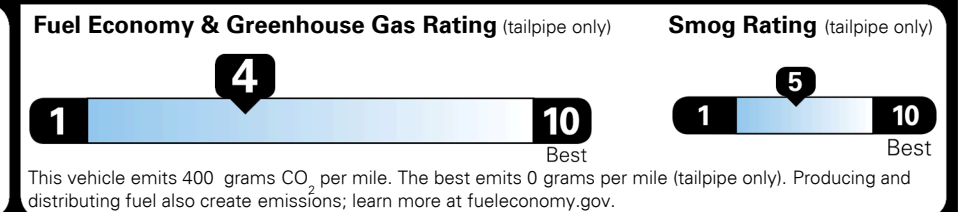

EPA DOT Fuel Economy and Environment

Gasoline Vehicle

Fuel Economy

22 MPG
combined city/hwy

21 MPG
city

25 MPG
highway

4.5 gallons per 100 miles

SMALL SUVs range from 18 to 37 MPG. The best vehicle rates 136 MPGe.

You spend $1,750
more in fuel costs over 5 years compared to the average new vehicle.

Annual fuel cost $1,750