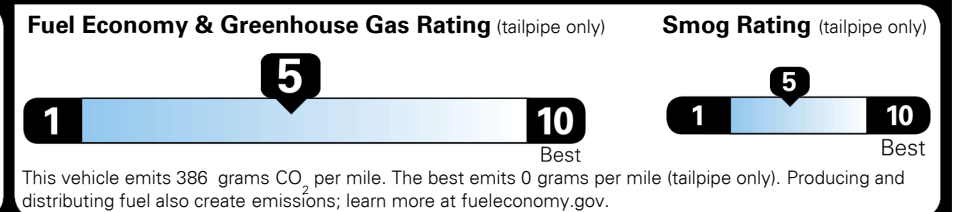

**TOTAL MANUFACTURER'S SUGGESTED RETAIL PRICE ▶ \$ 26,670.00**

TOTAL ADDITIONAL WEIGHT: 6.4

**EPA DOT Fuel Economy and Environment**

Gasoline Vehicle

**Fuel Economy**  
**23** MPG combined city/hwy  
**22** MPG city  
**26** MPG highway  
 4.3 gallons per 100 miles

SMALL SUVs range from 18 to 120 MPG. The best vehicle rates 136 MPGe.

**You spend \$1,250 more in fuel costs over 5 years** compared to the average new vehicle.

**Annual fuel cost \$1,750**

Actual results will vary for many reasons, including driving conditions and how you drive and maintain your vehicle. The average new vehicle gets 27 MPG and costs \$7,500 to fuel over 5 years. Cost estimates are based on 15,000 miles per year at \$ 2.70 per gallon. MPGe is miles per gasoline gallon equivalent. Vehicle emissions are a significant cause of climate change and smog.