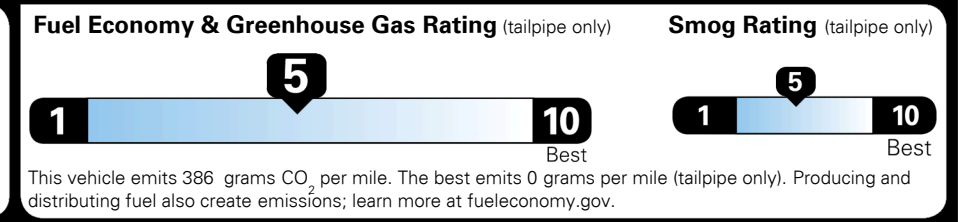

TOTAL MANUFACTURER'S SUGGESTED RETAIL PRICE ▶ \$ 26,670.00

EPA DOT Fuel Economy and Environment

Gasoline Vehicle

Fuel Economy

23 MPG
 combined city/hwy

22 MPG
 city

26 MPG
 highway

4.3 gallons per 100 miles

SMALL SUVs range from 18 to 120 MPG. The best vehicle rates 136 MPGe.

You spend \$1,250 more in fuel costs over 5 years
 compared to the average new vehicle.

Annual fuel cost \$1,750

Actual results will vary for many reasons, including driving conditions and how you drive and maintain your vehicle. The average new vehicle gets 27 MPG and costs \$7,500 to fuel over 5 years. Cost estimates are based on 15,000 miles per year at \$ 2.70 per gallon. MPGe is miles per gasoline gallon equivalent. Vehicle emissions are a significant cause of climate change and smog.