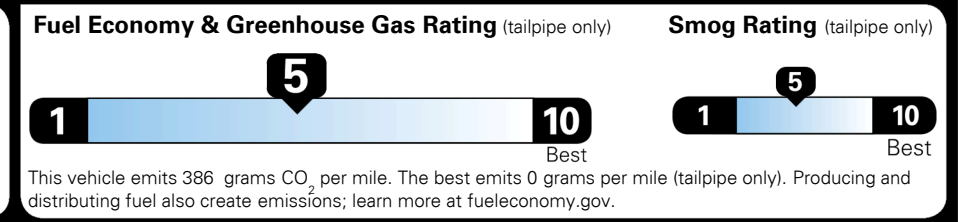

GIVE IT EVERYTHING

For J.D. Power 2019 award information, go to jdpower.com/awards for more details.

EPA DOT Fuel Economy and Environment

Gasoline Vehicle

Fuel Economy

23 MPG
 combined city/hwy

22 MPG
 city

26 MPG
 highway

4.3 gallons per 100 miles

SMALL SUVs range from 18 to 120 MPG. The best vehicle rates 136 MPGe.

You spend \$1,250 more in fuel costs over 5 years compared to the average new vehicle.

Annual fuel cost \$1,750