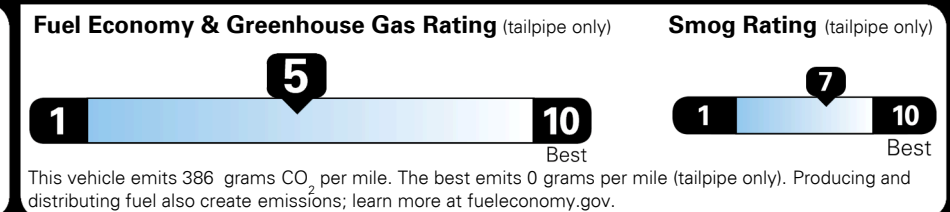

GIVE IT EVERYTHING **KIA**

For J.D. Power 2019 award information, go to jdpower.com/awards for more details.

EPA DOT Fuel Economy and Environment

Gasoline Vehicle

Fuel Economy

23 MPG
 combined city/hwy

22 MPG
 city

26 MPG
 highway

4.3 gallons per 100 miles

SMALL SUVs range from 18 to 120 MPG. The best vehicle rates 136 MPGe.

You spend
\$1,250
 more in fuel costs
 over 5 years
 compared to the
 average new vehicle.

Annual fuel cost
\$1,750