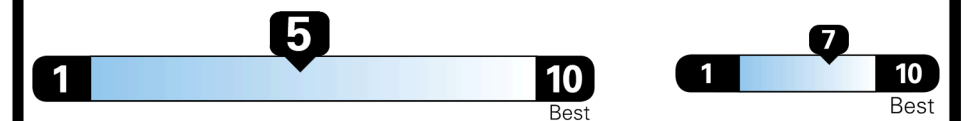

EPA DOT Fuel Economy and Environment

Gasoline Vehicle

Fuel Economy

23 MPG
combined city/hwy

22 MPG
city

26 MPG
highway

4.3 gallons per 100 miles

SMALL SUVs range from 18 to 120 MPG. The best vehicle rates 136 MPGe.

You spend $1,250 more in fuel costs over 5 years
compared to the average new vehicle.

Annual fuel cost $1,750

Fuel Economy & Greenhouse Gas Rating (tailpipe only) **Smog Rating** (tailpipe only)