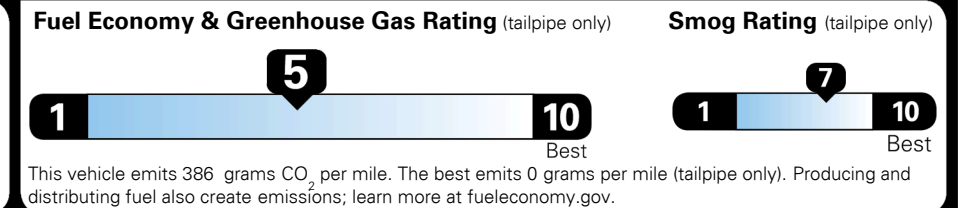

\$ 28,580.00

TOTAL ADDITIONAL WEIGHT: 8.1

**EPA DOT Fuel Economy and Environment**

Gasoline Vehicle

**Fuel Economy**

**23** MPG  
 combined city/hwy

**22** MPG  
 city

**26** MPG  
 highway

**4.3** gallons per 100 miles

SMALL SUVs range from 18 to 120 MPG. The best vehicle rates 136 MPGe.

**You spend \$1,250 more in fuel costs over 5 years** compared to the average new vehicle.

**Annual fuel cost \$1,750**