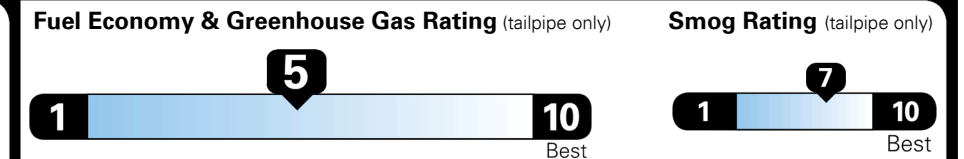

\$ 28,465.00

TOTAL ADDITIONAL WEIGHT: 6.4

EPA DOT Fuel Economy and Environment

Gasoline Vehicle

Fuel Economy

23 MPG
 combined city/hwy

22 MPG
 city

26 MPG
 highway

4.3 gallons per 100 miles

SMALL SUVs range from 18 to 120 MPG. The best vehicle rates 136 MPGe.

You spend \$1,250 more in fuel costs over 5 years
 compared to the average new vehicle.

Annual fuel cost \$1,750