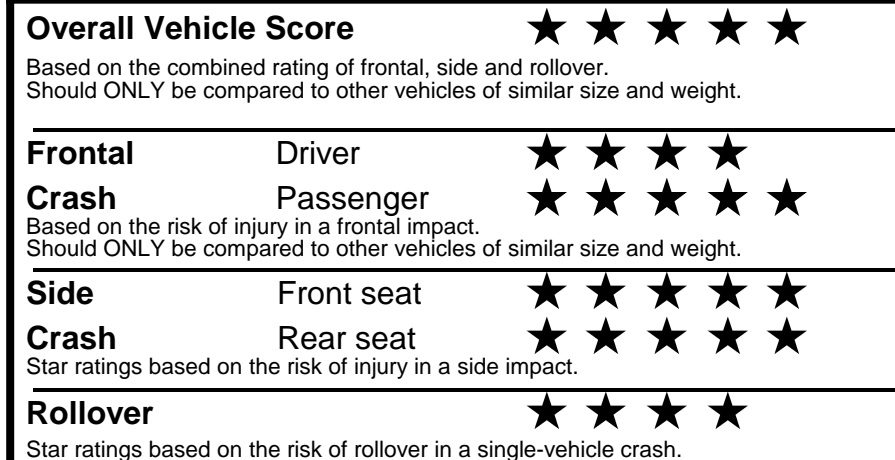

SMALL SUVs range from 18 to 120 MPG. The best vehicle rates 136 MPGe.

You spend \$1,250 more in fuel costs over 5 years compared to the average new vehicle.

Annual fuel cost \$1,750

Actual results will vary for many reasons, including driving conditions and how you drive and maintain your vehicle. The average new vehicle gets 27 MPG and costs \$7,500 to fuel over 5 years. Cost estimates are based on 15,000 miles per year at \$ 2.70 per gallon. MPGe is miles per gasoline gallon equivalent. Vehicle emissions are a significant cause of climate change and smog.

fueleconomy.gov

Calculate personalized estimates and compare vehicles

GOVERNMENT 5-STAR SAFETY RATINGS

Star ratings range from 1 to 5 stars (★★★★★) with 5 being the highest. Source: National Highway Traffic Safety Administration (NHTSA). www.safercar.gov or 1-888-327-4236