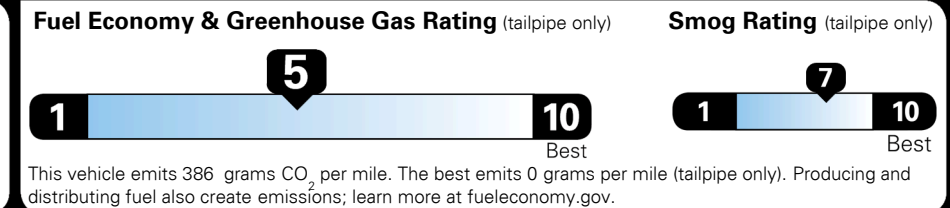

MSRP INCLUDING OPTIONS

\$ 25,845.00

INLAND FREIGHT AND HANDLING

\$ 1,045.00

TOTAL MANUFACTURER'S SUGGESTED RETAIL PRICE ▶

\$ 26,890.00

TOTAL ADDITIONAL WEIGHT: 15.0

#1 MASS MARKET BRAND IN J.D. POWER INITIAL QUALITY, 5 YEARS IN A ROW.

GIVE IT EVERYTHING **KIA**

For J.D. Power 2019 award information, go to jdpower.com/awards for more details.

EPA DOT Fuel Economy and Environment

Gasoline Vehicle

Fuel Economy

 23 MPG combined city/hwy
 22 city
 26 highway
 4.3 gallons per 100 miles

SMALL SUVs range from 18 to 120 MPG. The best vehicle rates 136 MPGe.

You spend \$1,250 more in fuel costs over 5 years compared to the average new vehicle.

Annual fuel cost \$1,750

Actual results will vary for many reasons, including driving conditions and how you drive and maintain your vehicle. The average new vehicle gets 27 MPG and costs \$7,500 to fuel over 5 years. Cost estimates are based on 15,000 miles per year at \$ 2.70 per gallon. MPGe is miles per gasoline gallon equivalent. Vehicle emissions are a significant cause of climate change and smog.