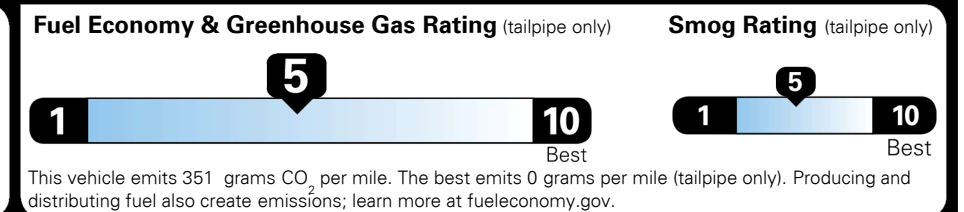

EPA DOT Fuel Economy and Environment

Gasoline Vehicle

Fuel Economy

26 MPG SMALL SUVs range from 18 to 120 MPG. The best vehicle rates 136 MPGe.
combined city/hwy
23 city
30 highway
3.8 gallons per 100 miles

You spend $250 more in fuel costs over 5 years compared to the average new vehicle.

Annual fuel cost $1,550