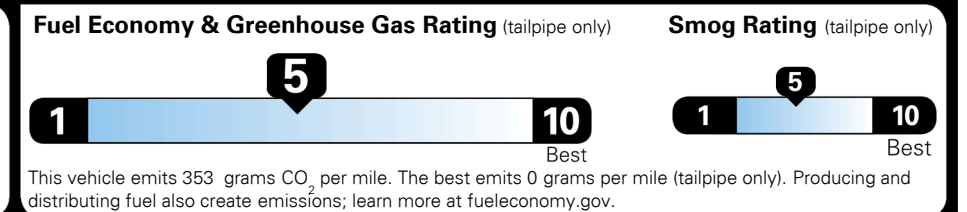

EPA DOT Fuel Economy and Environment

Gasoline Vehicle

Fuel Economy

25 MPG
combined city/hwy

23 MPG
city

30 MPG
highway

4.0 gallons per 100 miles

SMALL SUVs range from 18 to 37 MPG. The best vehicle rates 136 MPGe.

You spend $750 more in fuel costs over 5 years
compared to the average new vehicle.

Annual fuel cost $1,550