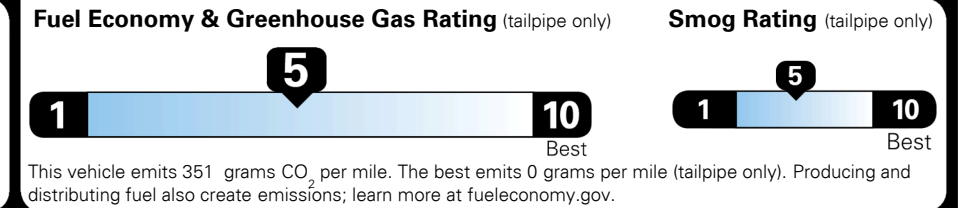

EPA DOT Fuel Economy and Environment

Gasoline Vehicle

Fuel Economy

26 MPG
combined city/hwy

23 MPG
city

30 MPG
highway

3.8 gallons per 100 miles

SMALL SUVs range from 18 to 120 MPG. The best vehicle rates 136 MPGe.

You spend $250 more in fuel costs over 5 years
compared to the average new vehicle.

Annual fuel cost $1,550