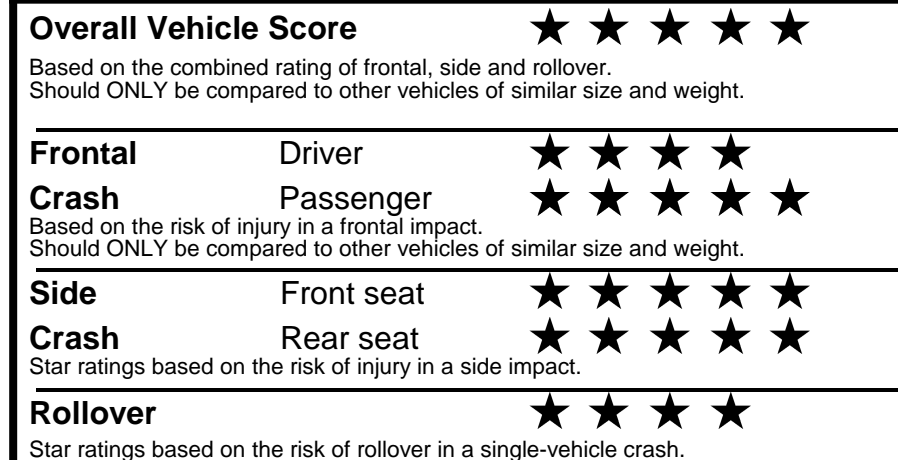

fueleconomy.gov

Calculate personalized estimates and compare vehicles

GOVERNMENT 5-STAR SAFETY RATINGS

Star ratings range from 1 to 5 stars (★★★★★) with 5 being the highest. Source: National Highway Traffic Safety Administration (NHTSA). www.safercar.gov or 1-888-327-4236