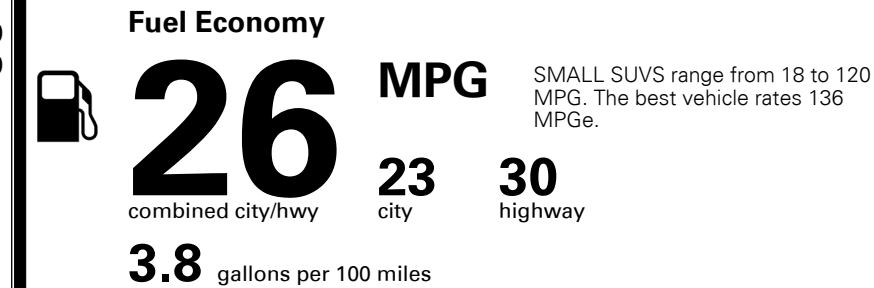

\$ 23,990.00

MSRP INCLUDING OPTIONS

\$ 26,165.00

INLAND FREIGHT AND HANDLING

\$ 1,045.00

TOTAL MANUFACTURER'S SUGGESTED RETAIL PRICE ▶

\$ 27,210.00

TOTAL ADDITIONAL WEIGHT: 6.9

EPA DOT Fuel Economy and Environment

Gasoline Vehicle

You spend \$250 more in fuel costs over 5 years compared to the average new vehicle.

Annual fuel cost \$1,550

Actual results will vary for many reasons, including driving conditions and how you drive and maintain your vehicle. The average new vehicle gets 27 MPG and costs \$7,500 to fuel over 5 years. Cost estimates are based on 15,000 miles per year at \$ 2.70 per gallon. MPGe is miles per gasoline gallon equivalent. Vehicle emissions are a significant cause of climate change and smog.