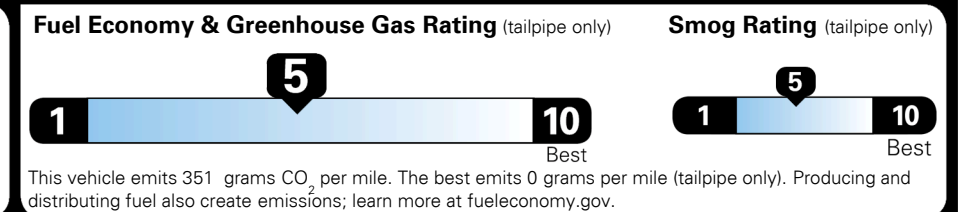

\$ 23,990.00

MSRP INCLUDING OPTIONS

\$ 26,165.00

INLAND FREIGHT AND HANDLING

\$ 1,045.00

TOTAL MANUFACTURER'S SUGGESTED RETAIL PRICE ▶

\$ 27,210.00

TOTAL ADDITIONAL WEIGHT: 6.9

EPA DOT Fuel Economy and Environment

Gasoline Vehicle

You spend \$250 more in fuel costs over 5 years compared to the average new vehicle.

Annual fuel cost \$1,550

Actual results will vary for many reasons, including driving conditions and how you drive and maintain your vehicle. The average new vehicle gets 27 MPG and costs \$7,500 to fuel over 5 years. Cost estimates are based on 15,000 miles per year at \$ 2.70 per gallon. MPGe is miles per gasoline gallon equivalent. Vehicle emissions are a significant cause of climate change and smog.