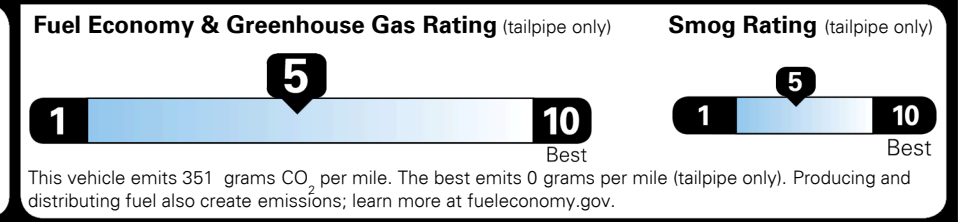

EPA DOT Fuel Economy and Environment

Gasoline Vehicle

Fuel Economy
26 MPG
combined city/hwy
23 city
30 highway
3.8 gallons per 100 miles

SMALL SUVs range from 18 to 120 MPG. The best vehicle rates 136 MPGe.

You spend $250 more in fuel costs over 5 years
compared to the average new vehicle.

Annual fuel cost $1,550