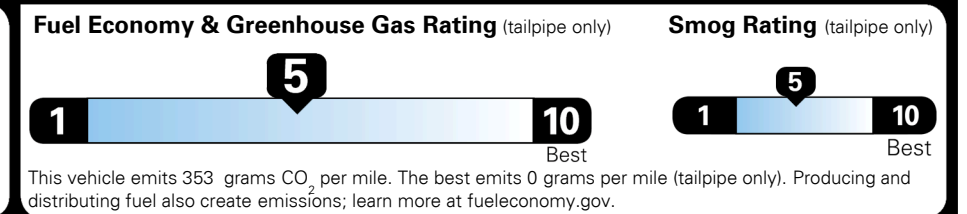

EPA DOT Fuel Economy and Environment

Gasoline Vehicle

Fuel Economy

25 MPG combined city/hwy
23 MPG city
30 MPG highway

4.0 gallons per 100 miles

SMALL SUVs range from 18 to 37 MPG. The best vehicle rates 136 MPGe.

You spend $750 more in fuel costs over 5 years compared to the average new vehicle.

Annual fuel cost $1,550