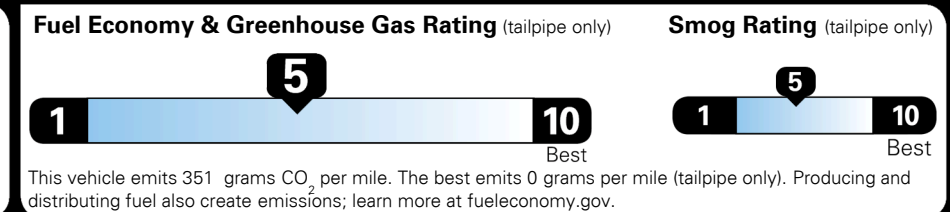

EPA DOT Fuel Economy and Environment

Gasoline Vehicle

Fuel Economy

26 MPG
combined city/hwy

23 MPG
city

30 MPG
highway

3.8 gallons per 100 miles

SMALL SUVs range from 18 to 120 MPG. The best vehicle rates 136 MPGe.

You spend $250 more in fuel costs over 5 years
compared to the average new vehicle.

Annual fuel cost $1,550