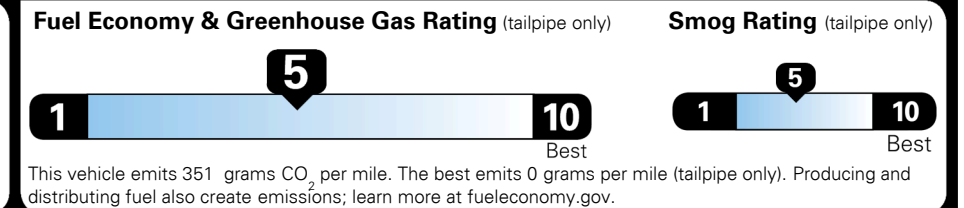

EPA DOT Fuel Economy and Environment

Gasoline Vehicle

Fuel Economy

26 MPG
combined city/hwy

23 MPG
city

30 MPG
highway

3.8 gallons per 100 miles

SMALL SUVs range from 18 to 120 MPG. The best vehicle rates 136 MPGe.

You spend $250 more in fuel costs over 5 years
compared to the average new vehicle.

Annual fuel cost $1,550