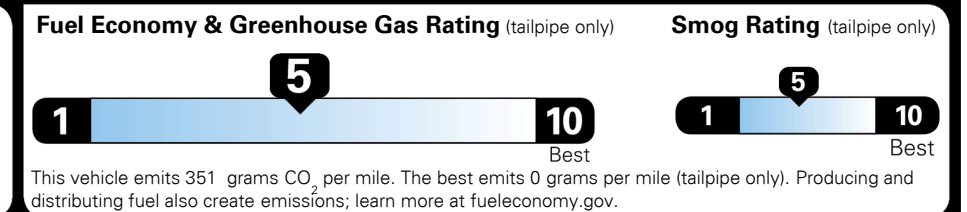

EPA DOT Fuel Economy and Environment

Gasoline Vehicle

Fuel Economy

26 MPG
combined city/hwy

23 MPG
city

30 MPG
highway

SMALL SUVs range from 18 to 120 MPG. The best vehicle rates 136 MPGe.

3.8 gallons per 100 miles

You spend $250 more in fuel costs over 5 years
compared to the average new vehicle.

Annual fuel cost $1,550