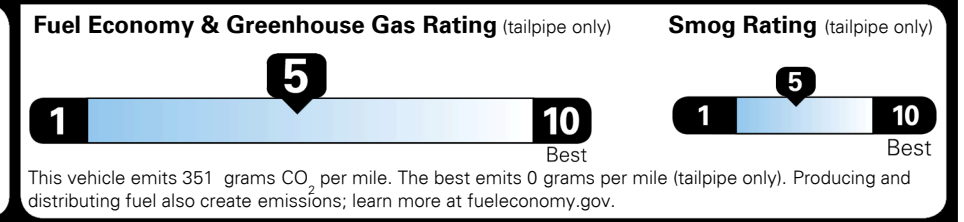

GIVE IT EVERYTHING **KIA**

For J.D. Power 2019 award information, go to jdpower.com/awards for more details.

EPA DOT Fuel Economy and Environment

Gasoline Vehicle

Fuel Economy

26 MPG combined city/hwy
23 MPG city
30 MPG highway

SMALL SUVs range from 18 to 120 MPG. The best vehicle rates 136 MPGe.

3.8 gallons per 100 miles

You spend \$250 more in fuel costs over 5 years compared to the average new vehicle.

Annual fuel cost \$1,550