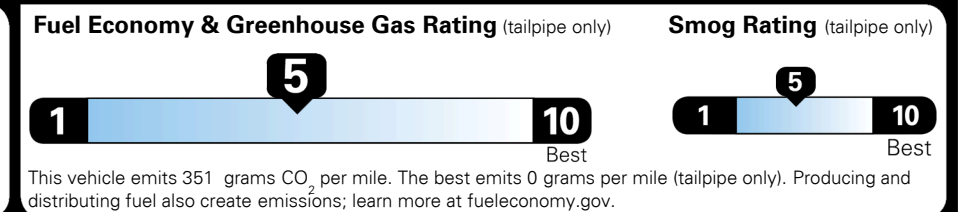

\$ 26,765.00

TOTAL ADDITIONAL WEIGHT: 6.4

EPA DOT Fuel Economy and Environment

Gasoline Vehicle

Fuel Economy

26 MPG
 combined city/hwy

23 MPG
 city

30 MPG
 highway

3.8 gallons per 100 miles

SMALL SUVs range from 18 to 120 MPG. The best vehicle rates 136 MPGe.

You spend \$250 more in fuel costs over 5 years
 compared to the average new vehicle.

Annual fuel cost \$1,550