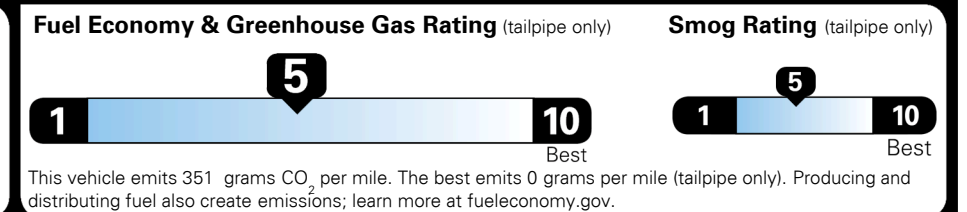

EPA DOT Fuel Economy and Environment

Gasoline Vehicle

Fuel Economy

26 MPG
combined city/hwy

23 MPG
city

30 MPG
highway

3.8 gallons per 100 miles

SMALL SUVs range from 18 to 120 MPG. The best vehicle rates 136 MPGe.

You spend $250 more in fuel costs over 5 years compared to the average new vehicle.

Annual fuel cost $1,550