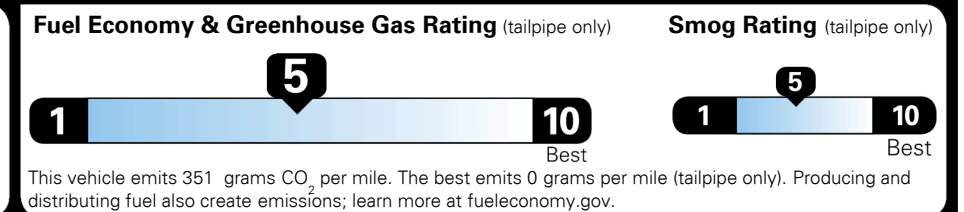

EPA DOT Fuel Economy and Environment

Gasoline Vehicle

Fuel Economy

26 MPG
combined city/hwy

23 MPG
city

30 MPG
highway

SMALL SUVs range from 18 to 120 MPG. The best vehicle rates 136 MPGe.

3.8 gallons per 100 miles

You spend $250 more in fuel costs over 5 years compared to the average new vehicle.

Annual fuel cost $1,550