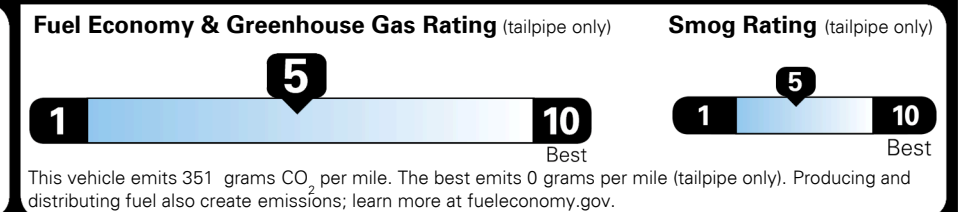

EPA DOT Fuel Economy and Environment

Gasoline Vehicle

Fuel Economy
26 MPG combined city/hwy
23 MPG city
30 MPG highway
3.8 gallons per 100 miles
SMALL SUVs range from 18 to 120 MPG. The best vehicle rates 136 MPGe.

You spend $250 more in fuel costs over 5 years
compared to the average new vehicle.

Annual fuel cost $1,550