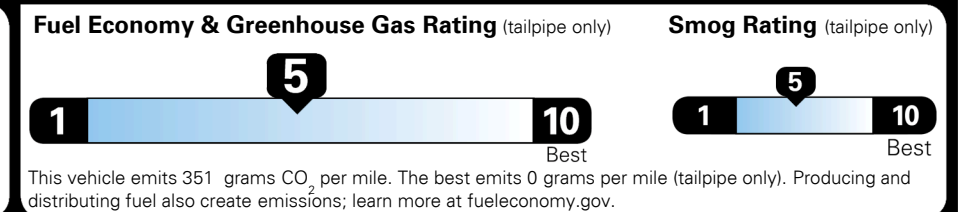

EPA DOT Fuel Economy and Environment

Gasoline Vehicle

Fuel Economy
26 MPG
combined city/hwy
23 MPG city
30 MPG highway
3.8 gallons per 100 miles

SMALL SUVs range from 18 to 120 MPG. The best vehicle rates 136 MPGe.

You spend $250 more in fuel costs over 5 years
compared to the average new vehicle.

Annual fuel cost $1,550