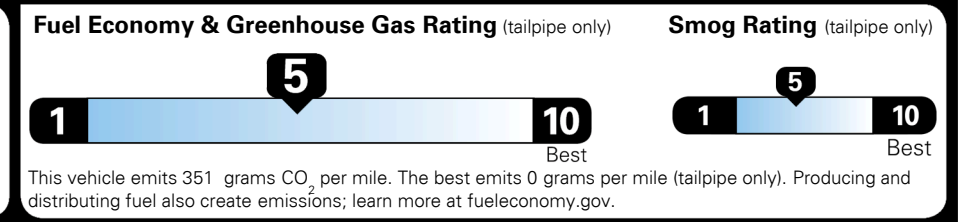

EPA DOT Fuel Economy and Environment

Gasoline Vehicle

Fuel Economy
26 MPG
combined city/hwy
23 MPG city
30 MPG highway
3.8 gallons per 100 miles

SMALL SUVs range from 18 to 120 MPG. The best vehicle rates 136 MPGe.

You spend $250 more in fuel costs over 5 years
compared to the average new vehicle.

Annual fuel cost $1,550