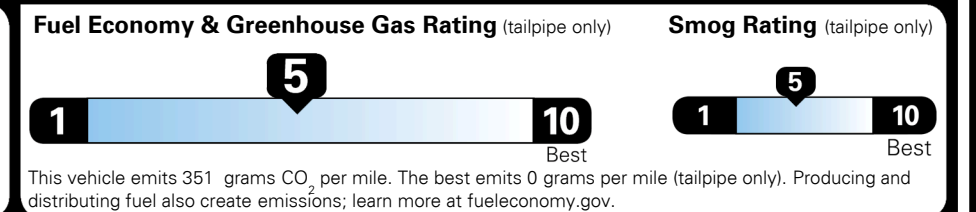

EPA DOT Fuel Economy and Environment

Gasoline Vehicle

Fuel Economy

26 MPG
combined city/hwy

23 MPG
city

30 MPG
highway

SMALL SUVs range from 18 to 120 MPG. The best vehicle rates 136 MPGe.

3.8 gallons per 100 miles

You spend $250 more in fuel costs over 5 years compared to the average new vehicle.

Annual fuel cost $1,550