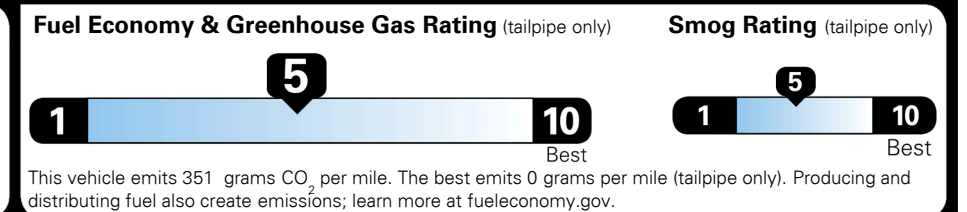

EPA DOT Fuel Economy and Environment

Gasoline Vehicle

Fuel Economy
26 MPG
combined city/hwy
23 MPG city
30 MPG highway
3.8 gallons per 100 miles

SMALL SUVs range from 18 to 120 MPG. The best vehicle rates 136 MPGe.

You spend $250 more in fuel costs over 5 years compared to the average new vehicle.

Annual fuel cost $1,550