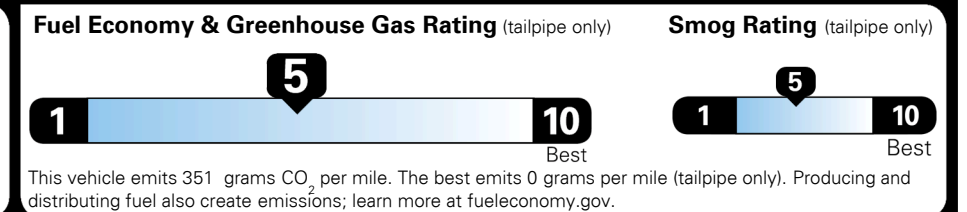

EPA DOT Fuel Economy and Environment

Gasoline Vehicle

Fuel Economy

26 MPG
combined city/hwy

23 MPG
city

30 MPG
highway

3.8 gallons per 100 miles

SMALL SUVs range from 18 to 120 MPG. The best vehicle rates 136 MPGe.

You spend $250 more in fuel costs over 5 years
compared to the average new vehicle.

Annual fuel cost $1,550