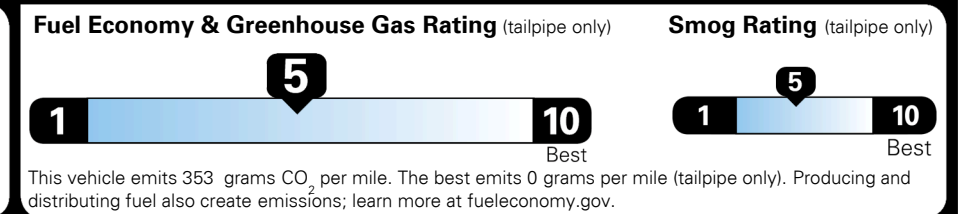

EPA DOT Fuel Economy and Environment

Gasoline Vehicle

Fuel Economy

25 MPG combined city/hwy
23 MPG city
30 MPG highway

4.0 gallons per 100 miles

SMALL SUVs range from 18 to 37 MPG. The best vehicle rates 136 MPGe.

You spend $750 more in fuel costs over 5 years compared to the average new vehicle.

Annual fuel cost $1,550