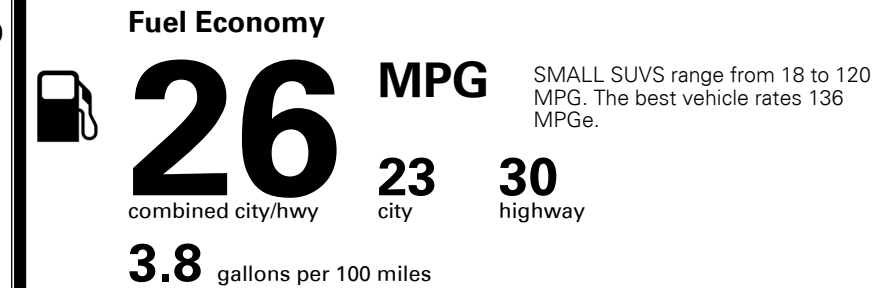

MANUFACTURER'S SUGGESTED RETAIL PRICE ▶

ADDITIONAL INSTALLED EQUIPMENT:
(In addition to or in place of standard features)
LX Popular Package $1,595.00
- Blind-Spot Collision Warning (BSW)
- Rear Cross-Traffic Collision Warning (RCCW)
- Power Driver Seat with Lumbar Support
- Dual-Zone Automatic Climate Control
- Ionizer and Defogger
- Solar Glass
- Yes Essentials Upgraded Fabric Seats
- Power Fold Outside Mirrors w/ LED Turn Signals
- Illuminated Sunvisor Mirrors
- Heated Outside Mirrors
Carpeted Floor Mats $135.00

$ 23,990.00

$1,595.00

$135.00

MSRP INCLUDING OPTIONS

$ 25,720.00

INLAND FREIGHT AND HANDLING

$ 1,045.00

TOTAL MANUFACTURER'S SUGGESTED RETAIL PRICE ▶

$ 26,765.00

TOTAL ADDITIONAL WEIGHT: 6.4

#1 MASS MARKET BRAND IN
J.D. POWER INITIAL QUALITY,
5 YEARS IN A ROW.

GIVE IT EVERYTHING **KIA**

For J.D. Power 2019 award information, go to jdpower.com/awards for more details.

EPA DOT Fuel Economy and Environment

Gasoline Vehicle

You spend
$250
more in fuel costs
over 5 years
compared to the
average new vehicle.

Annual fuel cost
$1,550