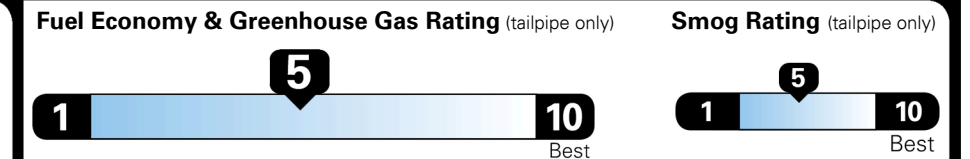

\$ 26,765.00

TOTAL ADDITIONAL WEIGHT: 6.4

#1 MASS MARKET BRAND IN
 J.D. POWER INITIAL QUALITY,
 5 YEARS IN A ROW.

GIVE IT EVERYTHING **KIA**

For J.D. Power 2019 award information, go to jdpower.com/awards for more details.

EPA DOT Fuel Economy and Environment

Gasoline Vehicle

You spend
\$250
 more in fuel costs
 over 5 years
 compared to the
 average new vehicle.

Annual fuel cost
\$1,550

Actual results will vary for many reasons, including driving conditions and how you drive and maintain your vehicle. The average new vehicle gets 27 MPG and costs \$7,500 to fuel over 5 years. Cost estimates are based on 15,000 miles per year at \$ 2.70 per gallon. MPGe is miles per gasoline gallon equivalent. Vehicle emissions are a significant cause of climate change and smog.