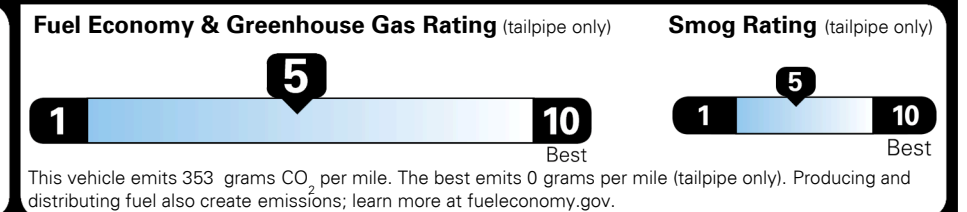

EPA DOT Fuel Economy and Environment

Gasoline Vehicle

Fuel Economy
25 MPG combined city/hwy
23 MPG city
30 MPG highway
4.0 gallons per 100 miles
SMALL SUVs range from 18 to 37 MPG. The best vehicle rates 136 MPGe.

You spend $750 more in fuel costs over 5 years
compared to the average new vehicle.

Annual fuel cost $1,550