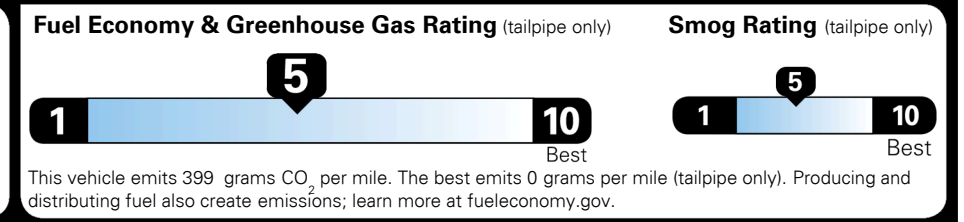

EPA DOT Fuel Economy and Environment

Gasoline Vehicle

Fuel Economy
22 MPG combined city/hwy
19 MPG city
26 MPG highway
4.5 gallons per 100 miles

SMALL SUVs range from 17 to 33 MPG. The best vehicle rates 119 MPGe.

You spend $1,250 more in fuel costs over 5 years
compared to the average new vehicle.

Annual fuel cost $2,050