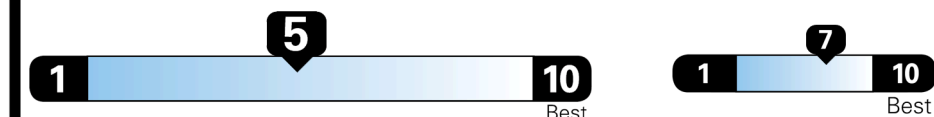

EPA DOT Fuel Economy and Environment

Gasoline Vehicle

Fuel Economy

23 MPG
combined city/hwy

22 MPG
city

26 MPG
highway

4.3 gallons per 100 miles

SMALL SUVs range from 18 to 120 MPG. The best vehicle rates 136 MPGe.

You spend
$1,250
more in fuel costs
over 5 years
compared to the
average new vehicle.

Annual fuel cost
$1,750

Fuel Economy & Greenhouse Gas Rating (tailpipe only) Smog Rating (tailpipe only)

This vehicle emits 386 grams CO₂ per mile. The best emits 0 grams per mile (tailpipe only). Producing and distributing fuel also create emissions; learn more at fuel economy.gov.

Actual results will vary for many reasons, including driving conditions and how you drive and maintain your vehicle. The average new vehicle gets 27 MPG and costs $7,500 to fuel over 5 years. Cost estimates are based on 15,000 miles per year at $ 2.70 per gallon. MPGe is miles per gasoline gallon equivalent. Vehicle emissions are a significant cause of climate change and smog.

fuel economy.gov

Calculate personalized estimates and compare vehicles

GOVERNMENT 5-STAR SAFETY RATINGS

Overall Vehicle Score ★★★★★

Based on the combined rating of frontal, side and rollover. Should ONLY be compared to other vehicles of similar size and weight.

Frontal Driver ★★★★★

Crash Passenger ★★★★★

Based on the risk of injury in a frontal impact. Should ONLY be compared to other vehicles of similar size and weight.

Side Front seat ★★★★★

Crash Rear seat ★★★★★

Star ratings based on the risk of injury in a side impact.

Rollover ★★★★★

Star ratings based on the risk of rollover in a single-vehicle crash.

Star ratings range from 1 to 5 stars (★★★★★) with 5 being the highest.

Source: National Highway Traffic Safety Administration (NHTSA).

www.safercar.gov or 1-888-327-4236

Manufacturer's suggested retail price includes Manufacturer's recommended pre-delivery service. License and title fees, state and local taxes and other dealer installed options and accessories are not included in the manufacturer's suggested retail price.

PARTS CONTENT INFORMATION

FOR VEHICLES IN THIS CAR LINE U.S./CANADIAN PARTS CONTENT: 1 %

MAJOR SOURCES OF FOREIGN PARTS:
OTHER: 8%
KOREA: 91%

NOTE: PARTS CONTENT DOES NOT INCLUDE FINAL ASSEMBLY, DISTRIBUTION, OR OTHER NON-PARTS COSTS.

FOR THIS VEHICLE FINAL ASSEMBLY POINT:
GWANGJU, KOREA

COUNTRY OF ORIGIN

ENGINE: KOREA

TRANSMISSION: KOREA

TOTAL ADDITIONAL WEIGHT: 6.9