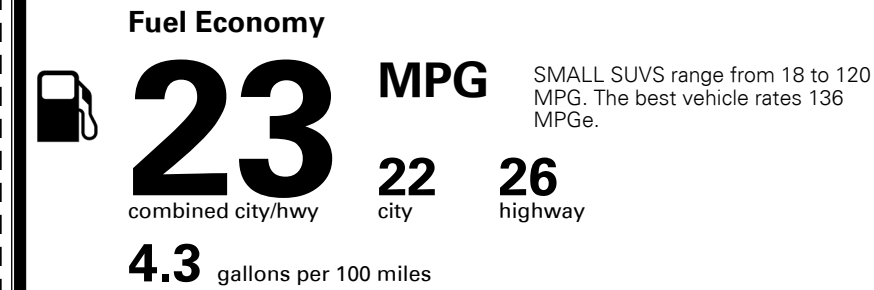

\$ 1,045.00

TOTAL MANUFACTURER'S SUGGESTED RETAIL PRICE ▶

\$ 30,200.00

TOTAL ADDITIONAL WEIGHT: 19.0

EPA DOT Fuel Economy and Environment

Gasoline Vehicle

You spend
\$1,250
 more in fuel costs
 over 5 years
 compared to the
 average new vehicle.