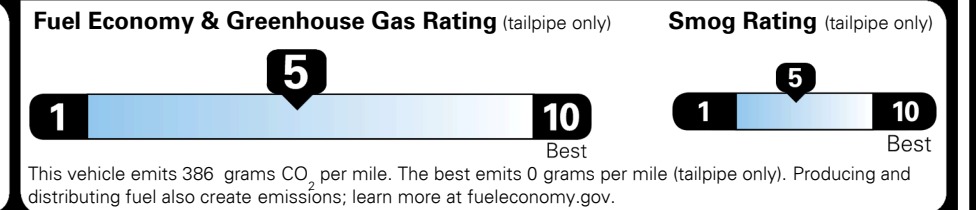

Actual results will vary for many reasons, including driving conditions and how you drive and maintain your vehicle. The average new vehicle gets 27 MPG and costs $7,500 to fuel over 5 years. Cost estimates are based on 15,000 miles per year at $ 2.70 per gallon. MPGe is miles per gasoline gallon equivalent. Vehicle emissions are a significant cause of climate change and smog.

fueleconomy.gov

Calculate personalized estimates and compare vehicles

GOVERNMENT 5-STAR SAFETY RATINGS

Overall Vehicle Score ★ ★ ★ ★ ★

Based on the combined rating of frontal, side and rollover. Should ONLY be compared to other vehicles of similar size and weight.

Frontal Driver ★ ★ ★ ★ ★

Crash Passenger ★ ★ ★ ★ ★

Based on the risk of injury in a frontal impact. Should ONLY be compared to other vehicles of similar size and weight.

Side Front seat ★ ★ ★ ★ ★

Crash Rear seat ★ ★ ★ ★ ★

Star ratings based on the risk of injury in a side impact.

Rollover ★ ★ ★ ★ ★

Star ratings based on the risk of rollover in a single-vehicle crash.

Star ratings range from 1 to 5 stars (★★★★★) with 5 being the highest.

Source: National Highway Traffic Safety Administration (NHTSA).

www.safercar.gov or 1-888-327-4236

Manufacturer's suggested retail price includes Manufacturer's recommended pre-delivery service. License and title fees, state and local taxes and other dealer installed options and accessories are not included in the manufacturer's suggested retail price.

PARTS CONTENT INFORMATION

FOR VEHICLES IN THIS CAR LINE U.S./CANADIAN PARTS CONTENT: 1 %

MAJOR SOURCES OF FOREIGN PARTS:
OTHER: 8%
KOREA: 91%

NOTE: PARTS CONTENT DOES NOT INCLUDE FINAL ASSEMBLY, DISTRIBUTION, OR OTHER NON-PARTS COSTS.

FOR THIS VEHICLE FINAL ASSEMBLY POINT:
GWANGJU, KOREA

COUNTRY OF ORIGIN

ENGINE: KOREA

TRANSMISSION: KOREA