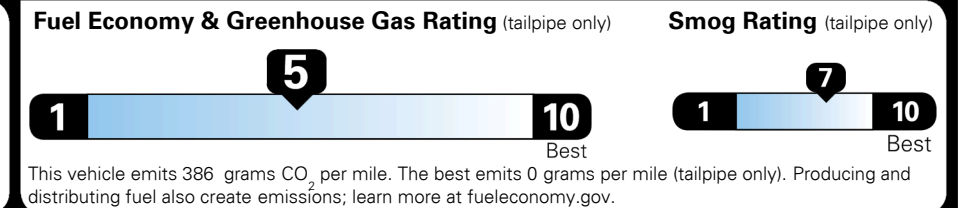

Actual results will vary for many reasons, including driving conditions and how you drive and maintain your vehicle. The average new vehicle gets 27 MPG and costs $7,500 to fuel over 5 years. Cost estimates are based on 15,000 miles per year at $ 2.70 per gallon. MPGe is miles per gasoline gallon equivalent. Vehicle emissions are a significant cause of climate change and smog.

fuel economy.gov

Calculate personalized estimates and compare vehicles

GOVERNMENT 5-STAR SAFETY RATINGS

Overall Vehicle Score ★ ★ ★ ★ ★

Based on the combined rating of frontal, side and rollover.
Should ONLY be compared to other vehicles of similar size and weight.

Frontal Driver ★ ★ ★ ★ ★

Crash Passenger ★ ★ ★ ★ ★

Based on the risk of injury in a frontal impact.
Should ONLY be compared to other vehicles of similar size and weight.

Side Front seat ★ ★ ★ ★ ★

Crash Rear seat ★ ★ ★ ★ ★

Star ratings based on the risk of injury in a side impact.

Rollover ★ ★ ★ ★ ★

Star ratings based on the risk of rollover in a single-vehicle crash.

Star ratings range from 1 to 5 stars (★★★★★) with 5 being the highest.

Source: National Highway Traffic Safety Administration (NHTSA).

www.safercar.gov or 1-888-327-4236

Manufacturer's suggested retail price includes Manufacturer's recommended pre-delivery service. License and title fees, state and local taxes and other dealer installed options and accessories are not included in the manufacturer's suggested retail price.

PARTS CONTENT INFORMATION

FOR VEHICLES IN THIS CAR LINE U.S./CANADIAN
PARTS CONTENT: 1 %

MAJOR SOURCES OF FOREIGN PARTS:
OTHER: 8%
KOREA: 91%

NOTE: PARTS CONTENT DOES NOT INCLUDE FINAL ASSEMBLY, DISTRIBUTION, OR OTHER NON-PARTS COSTS.

FOR THIS VEHICLE
FINAL ASSEMBLY POINT:
GWANGJU, KOREA

COUNTRY OF ORIGIN

ENGINE: KOREA

TRANSMISSION: KOREA