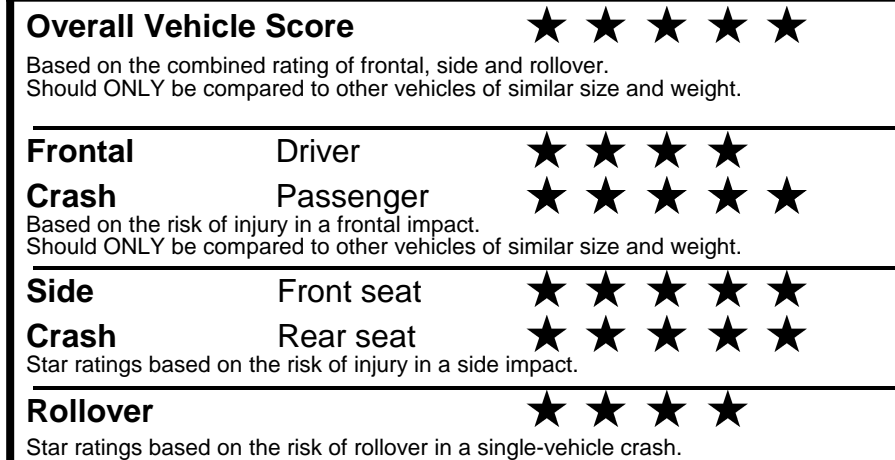

## GOVERNMENT 5-STAR SAFETY RATINGS

Star ratings range from 1 to 5 stars (★★★★★) with 5 being the highest.  
 Source: National Highway Traffic Safety Administration (NHTSA).  
[www.safercar.gov](http://www.safercar.gov) or 1-888-327-4236