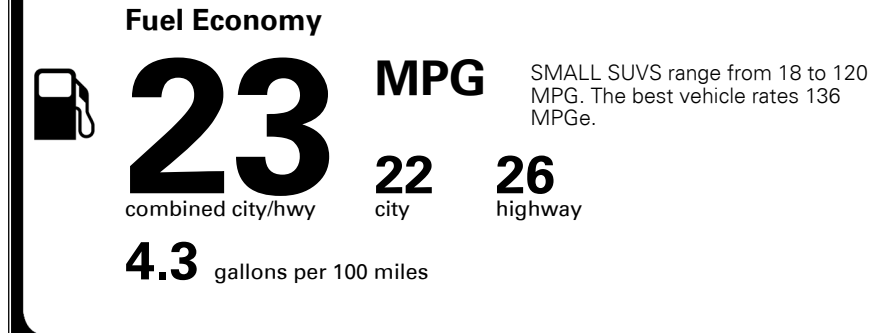

ADDITIONAL INSTALLED EQUIPMENT:

(In addition to or in place of standard features)
S AWD Premium Package $3,000.00

- Panoramic Sunroof
- Power Driver Seat with Lumbar Support
- Smart Key w/ Push Button Start & Smart Welcome
- Smart Cruise Control w/ Stop & Go
- Wireless Charging Pad, Electronic Parking Brake
- Dual-Zone Automatic Climate Control
- LED Tail Lamps and Front Fog Lamps
- Illuminated Sunvisor Mirrors
- Auto-Dimming Rearview Mirror w/ Homelink
- SiriusXM Radio (with 3 month subscription)*
- UVO link^

^Includes 1 year service; see owners.kia.com for details
Carpeted Floor Mats $135.00

MSRP INCLUDING OPTIONS

INLAND FREIGHT AND HANDLING

TOTAL MANUFACTURER'S SUGGESTED RETAIL PRICE ▶

$ 27,690.00

Included
Included
Included
Included
Included
Included
Included
Included
Included
Included
Included

$3,000.00

$135.00

$ 30,825.00

$ 1,045.00

$ 31,870.00

#1 MASS MARKET BRAND IN
J.D. POWER INITIAL QUALITY,
5 YEARS IN A ROW.

GIVE IT EVERYTHING KIA

For J.D. Power 2019 award information, go to jdpower.com/awards for more details.

EPA DOT Fuel Economy and Environment

Gasoline Vehicle

You spend
$1,250
more in fuel costs
over 5 years
compared to the
average new vehicle.

Annual fuel cost
$1,750