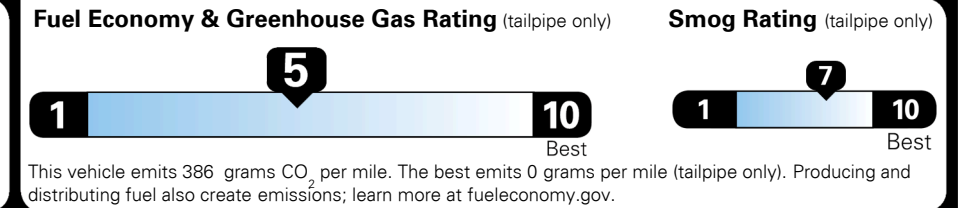

You spend
$1,250
more in fuel costs
over 5 years
compared to the
average new vehicle.

Annual fuel cost
$1,750

Actual results will vary for many reasons, including driving conditions and how you drive and maintain your vehicle. The average new vehicle gets 27 MPG and costs $7,500 to fuel over 5 years. Cost estimates are based on 15,000 miles per year at $ 2.70 per gallon. MPGe is miles per gasoline gallon equivalent. Vehicle emissions are a significant cause of climate change and smog.

fuel economy.gov

Calculate personalized estimates and compare vehicles

GOVERNMENT 5-STAR SAFETY RATINGS

Overall Vehicle Score ★ ★ ★ ★ ★

Based on the combined rating of frontal, side and rollover.
Should ONLY be compared to other vehicles of similar size and weight.

Frontal Driver ★ ★ ★ ★ ★

Crash Passenger ★ ★ ★ ★ ★

Based on the risk of injury in a frontal impact.
Should ONLY be compared to other vehicles of similar size and weight.

Side Front seat ★ ★ ★ ★ ★

Crash Rear seat ★ ★ ★ ★ ★

Star ratings based on the risk of injury in a side impact.

Rollover ★ ★ ★ ★ ★

Star ratings based on the risk of rollover in a single-vehicle crash.

Star ratings range from 1 to 5 stars (★★★★★) with 5 being the highest.

Source: National Highway Traffic Safety Administration (NHTSA).

www.safercar.gov or 1-888-327-4236

Manufacturer's suggested retail price includes Manufacturer's recommended pre-delivery service. License and title fees, state and local taxes and other dealer installed options and accessories are not included in the manufacturer's suggested retail price.

PARTS CONTENT INFORMATION

FOR VEHICLES IN THIS CAR
LINE U.S./CANADIAN
PARTS CONTENT: 1 %

MAJOR SOURCES OF
FOREIGN PARTS:
OTHER: 8%
KOREA: 91%

NOTE: PARTS CONTENT DOES
NOT INCLUDE FINAL ASSEMBLY,
DISTRIBUTION, OR OTHER
NON-PARTS COSTS.

FOR THIS VEHICLE
FINAL ASSEMBLY POINT:
GWANGJU, KOREA

COUNTRY OF ORIGIN

ENGINE: KOREA

TRANSMISSION: KOREA

TOTAL ADDITIONAL WEIGHT: 0.5